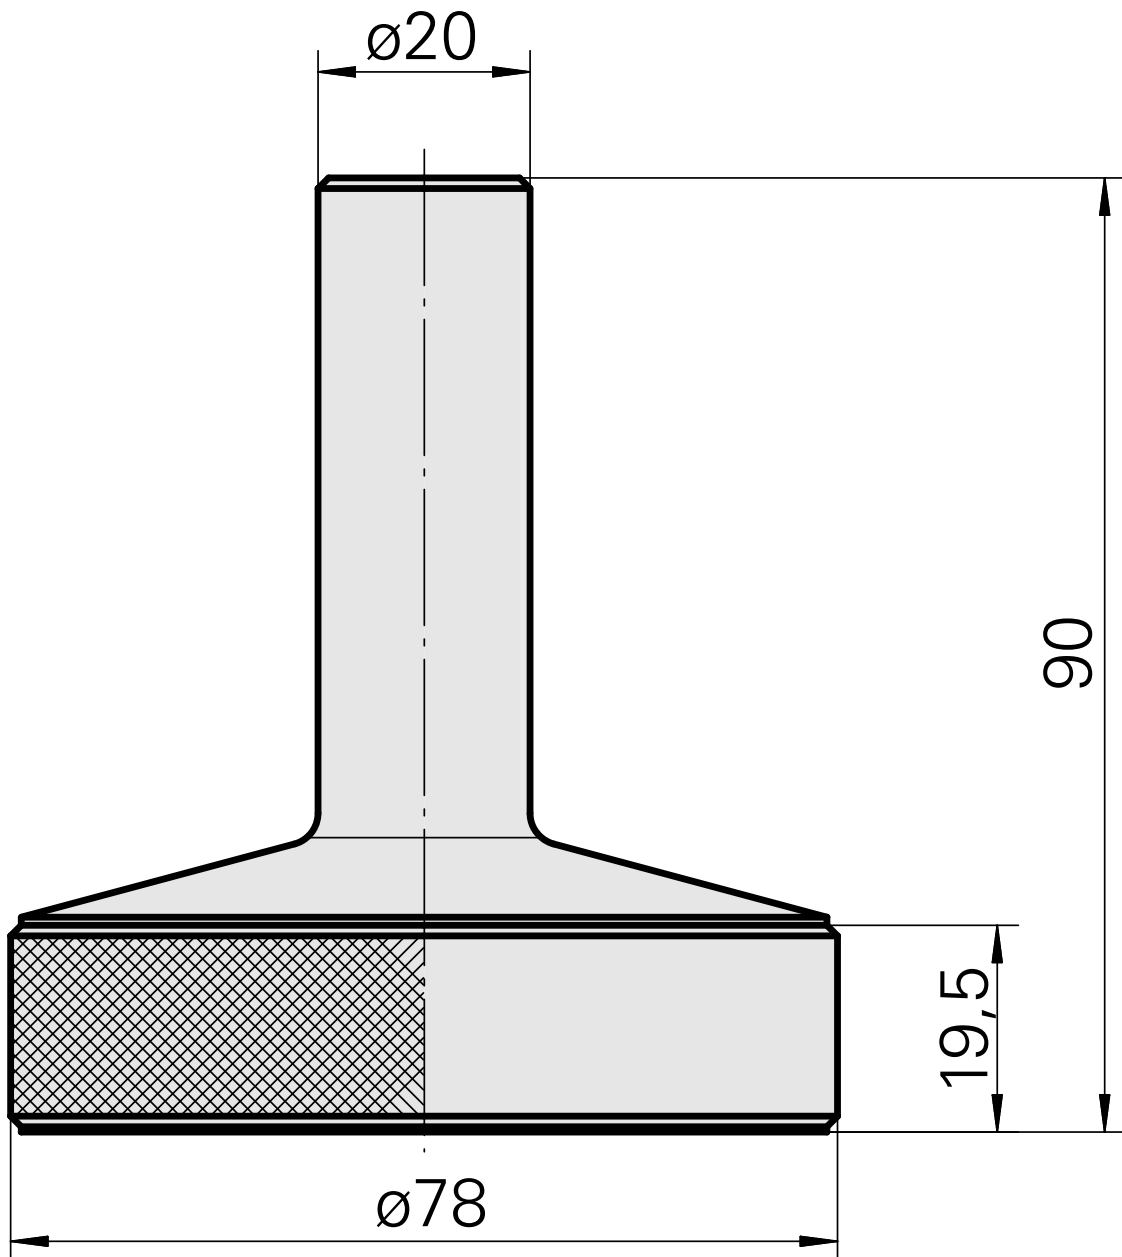

### Technical data

TH accessories category

WFB 20-12

Mounting

WFB 20-12

Quick change inserts

miscell mounting

10174888  
837062