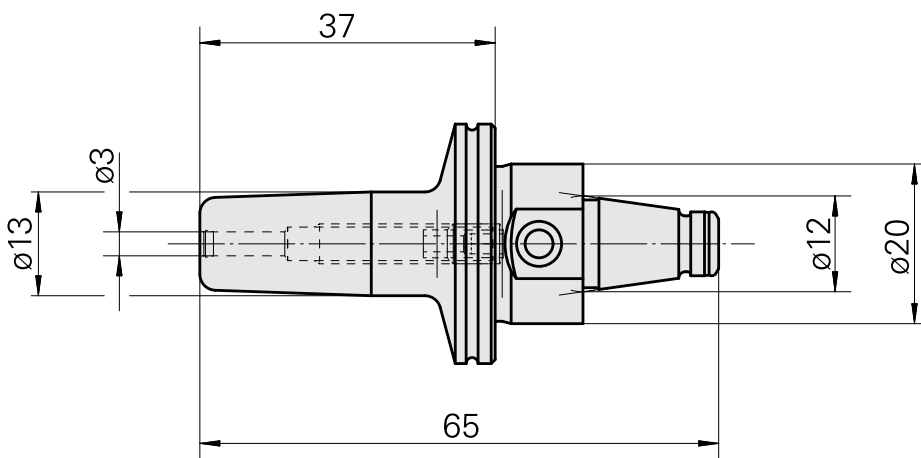

WFB 20-12 Shrink-fit mounting D3

Technical data

TH accessories category

WFB 20-12

Mounting

Shrink-fit mounting D3

Quick change inserts

shrink-fit mounting

Documents

No downloads available for this product

Accessories

Optional accessories

Other accessories

[Adjusting screw M 5x10](#)

Product ID : 10674886

Previous product ID : 326793
