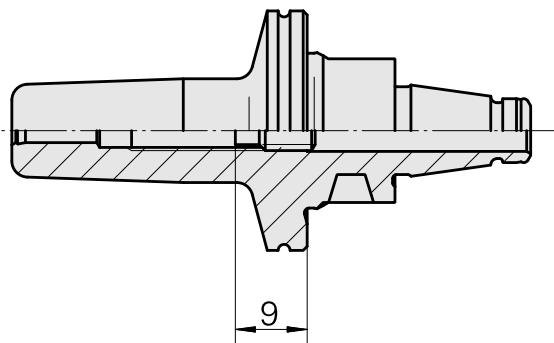

WFB 20-12 Shrink-fit mounting D3

Technical data

TH accessories category

WFB 20-12

Mounting

Shrink-fit mounting D3

Quick change inserts

shrink-fit mounting

Documents

No downloads available for this product

Accessories

Optional accessories

Other accessories

[Adjusting screw M 5x10](#)

Product ID : 10674886

Previous product ID : 326793
