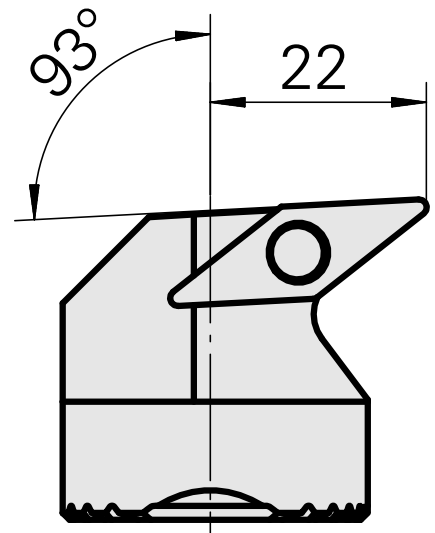

Boring head for VC.. 1604..

Technical data

Mounting	for VC.. 1604..
Cooling	internal
Pressure	50 bar
X [mm]	32 (1.26")
Z [mm]	22 (0.87)
INDEX TRAUB products	G220.3 • G220 • R200 • TNX65/42 • TNX220.3

Documents

No downloads available for this product

Accessories

Optional accessories

Other accessories

[Countersunk screw Wohlhaupter Nr. 115673](#)

Product ID : 10587078

Previous product ID : W00013.0026
