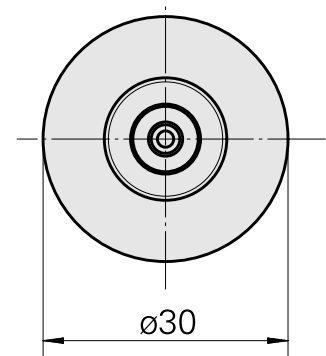

### Technical data

TH accessories category

WFB 20-12

Mounting

Shrink-fit mounting D8

Quick change inserts

shrink-fit mounting