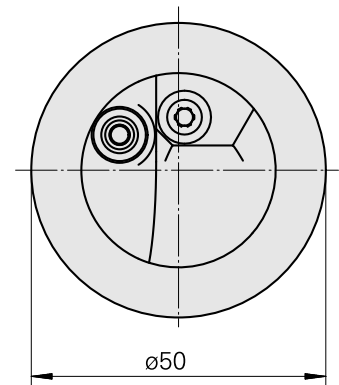

## WFB 32-20 Horn Type B114, left

### Technical data

TH accessories category

WFB 32-20

Mounting

Horn Type B114, left

Quick change inserts

Horn S-Mini