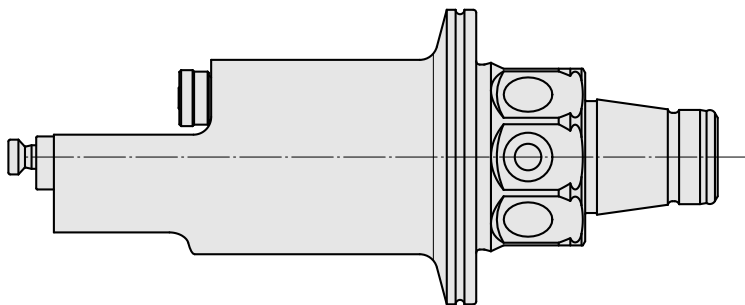

## WFB 32-20 Horn Type B114, left

### Technical data

TH accessories category

WFB 32-20

Mounting

Horn Type B114, left

Quick change inserts

Horn S-Mini