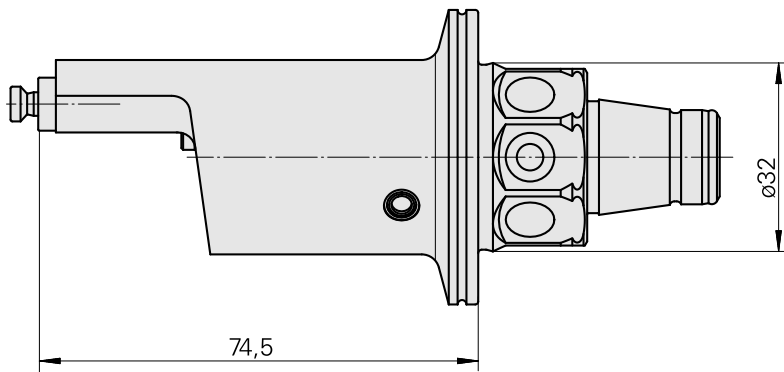

## WFB 32-20 Horn Type B114, left

### Technical data

TH accessories category

WFB 32-20

Mounting

Horn Type B114, left

Quick change inserts

Horn S-Mini