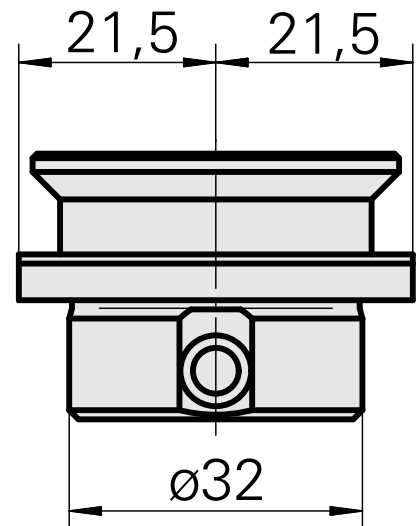

## Blanking plug

### Technical data

Drive	not live
Fixation MS	Shank D32
X [mm]	16 (0.63")
Y [mm]	-
Z [mm]	-
INDEX TRAUB products	MS52C • MS52-6.3

10098278  
W9990306

**INDEX**

---