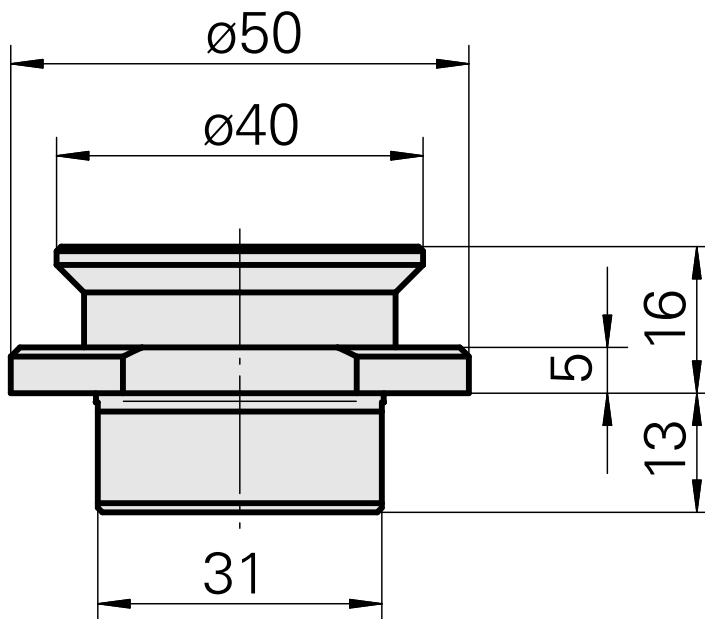

## Blanking plug

### Technical data

Drive	not live
Fixation MS	Shank D32
X [mm]	16 (0.63")
Y [mm]	-
Z [mm]	-
INDEX TRAUB products	MS52C • MS52-6.3

10098278  
W9990306

**INDEX**

---