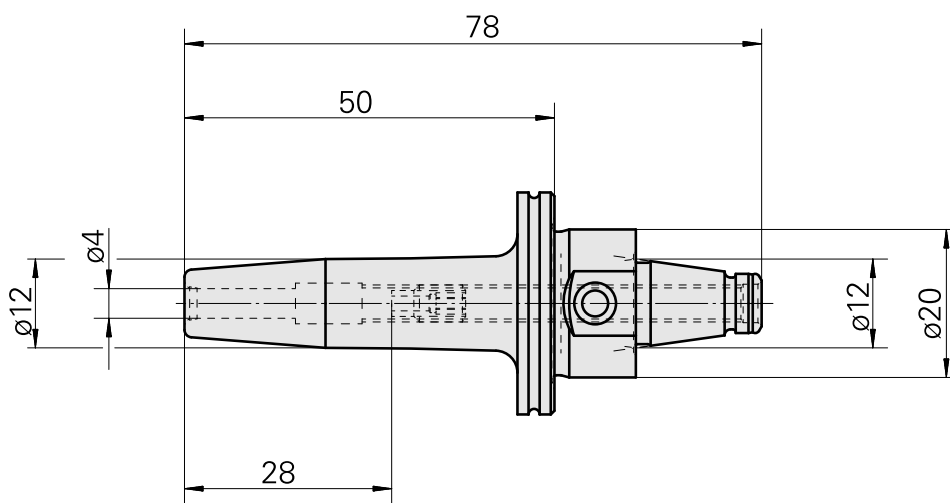

## WFB 20-12 Shrink-fit mounting D4

### Technical data

TH accessories category

WFB 20-12

Mounting

Shrink-fit mounting D4

Quick change inserts

shrink-fit mounting

## Accessories

Optional accessories

**Other accessories**

[Adjusting screw M 5x10](#)

Product ID : 10674886

Previous product ID : 326793

---