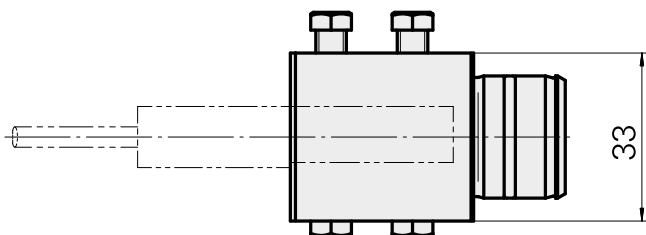

Mount D12 (0.47 ")

Technical data

Drive	not live
Cooling	internal
Mounting	D12
Pressure	80 bar
X [mm]	36 (1.42")
Y [mm]	-
Z [mm]	-
INDEX TRAUB products	ABC65 • TNK42/65 • TNL18 • TNL20 • TNL32-11 • TNL32 • TNL32-11 compact • TNL20-11 • TNL32 compact • TNK40.2-10 • TNK40.2-8 • TNL20.2

[Clamping screw M 6x15](#)

Product ID : 10762814

Previous product ID : 900804

[Clamping screw M 6x10](#)

Product ID : 10682377

Previous product ID : 900710
