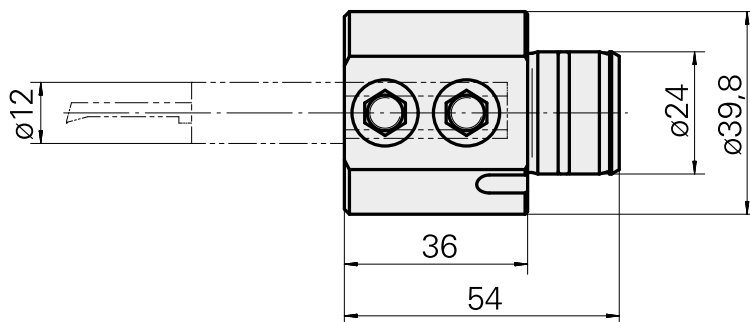

Mount D12 (0.47 ")

Technical data

Drive	not live
Cooling	internal
Mounting	D12
Pressure	80 bar
X [mm]	36 (1.42")
Y [mm]	-
Z [mm]	-
INDEX TRAUB products	ABC65 • TNK42/65 • TNL18 • TNL20 • TNL32-11 • TNL32 • TNL32-11 compact • TNL20-11 • TNL32 compact • TNK40.2-10 • TNK40.2-8 • TNL20.2

[Clamping screw M 6x15](#)

Product ID : 10762814

Previous product ID : 900804

[Clamping screw M 6x10](#)

Product ID : 10682377

Previous product ID : 900710
