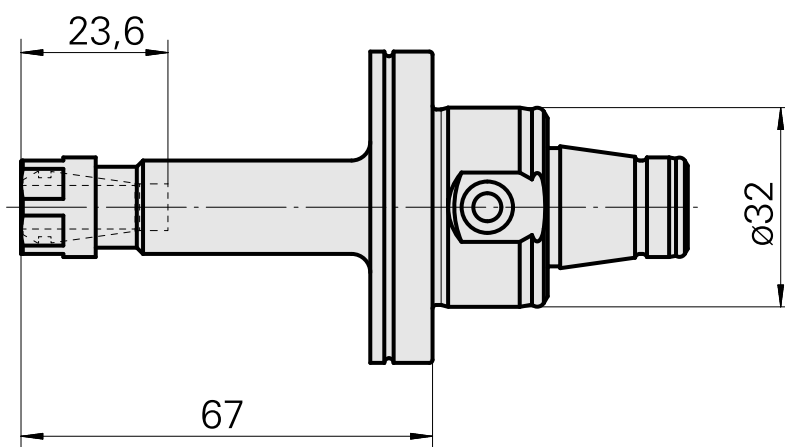

## WFB 32-20 ER11, with mini clamping nut

### Características técnicas

TH accessories category

WFB 32-20

Mounting

ER11

Quick change inserts

collet mounting

---