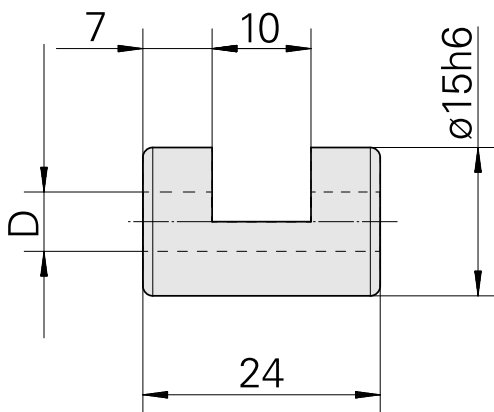

Clamping sleeve D15/ 9mm

Technical data

TH accessories category	Clamping sleeve
Mounting	D15
Tool mounting	9mm

10028260
993115.0900

INDEX

Documents

No downloads available for this product