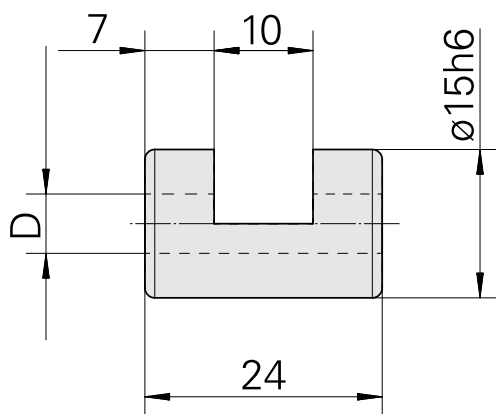

Clamping sleeve D15/ 9mm

Technical data

TH accessories category	Clamping sleeve
Mounting	D15
Tool mounting	9mm

10028260
993115.0900

INDEX

Documents

No downloads available for this product