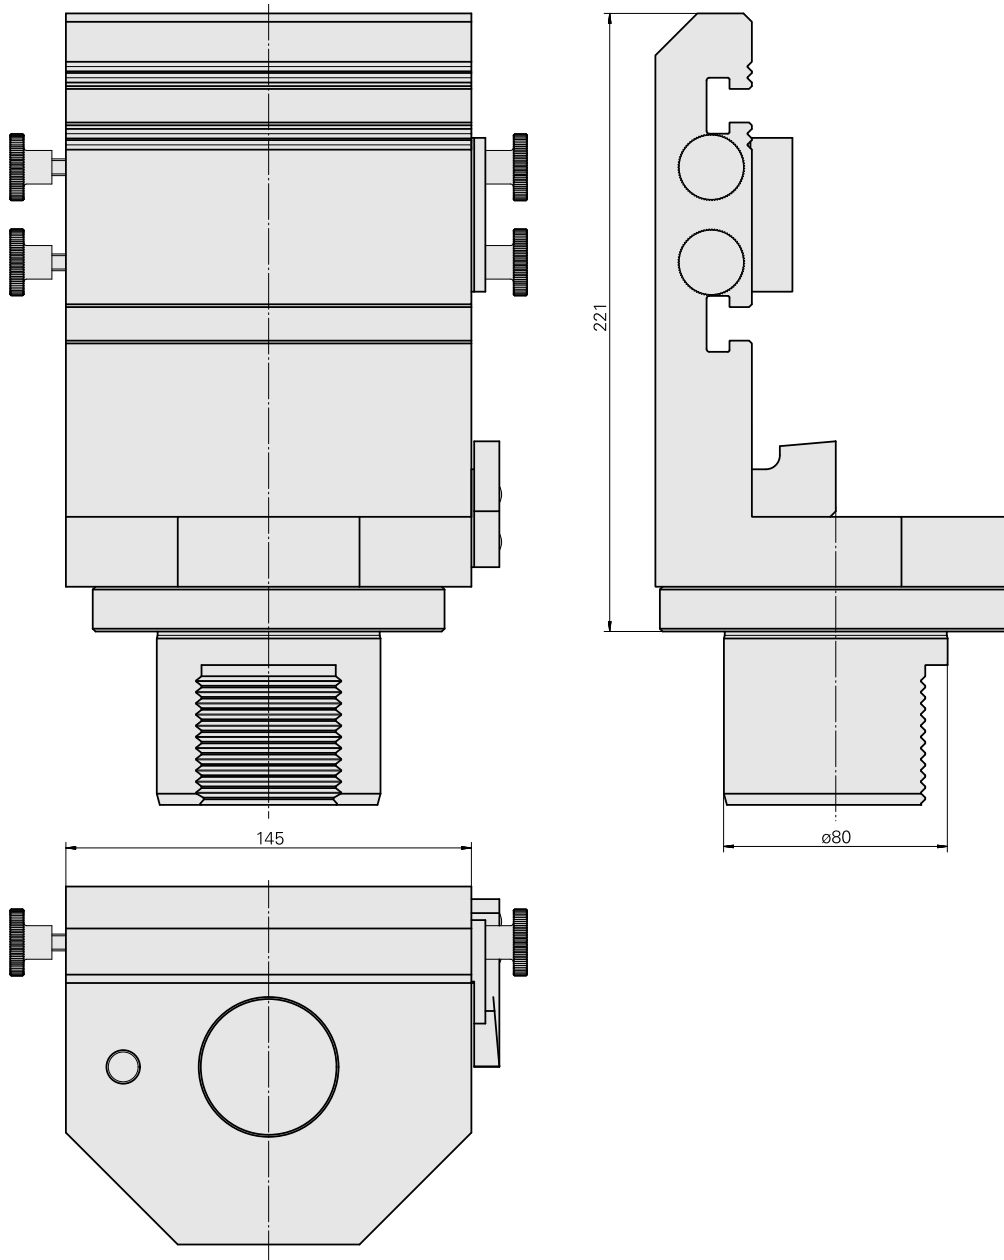

### Technical data

**TH accessories category**

Adapter for presetting units

**Mounting**

D80 for presetting devices

**Tool mounting**

MS16 Grooving slide