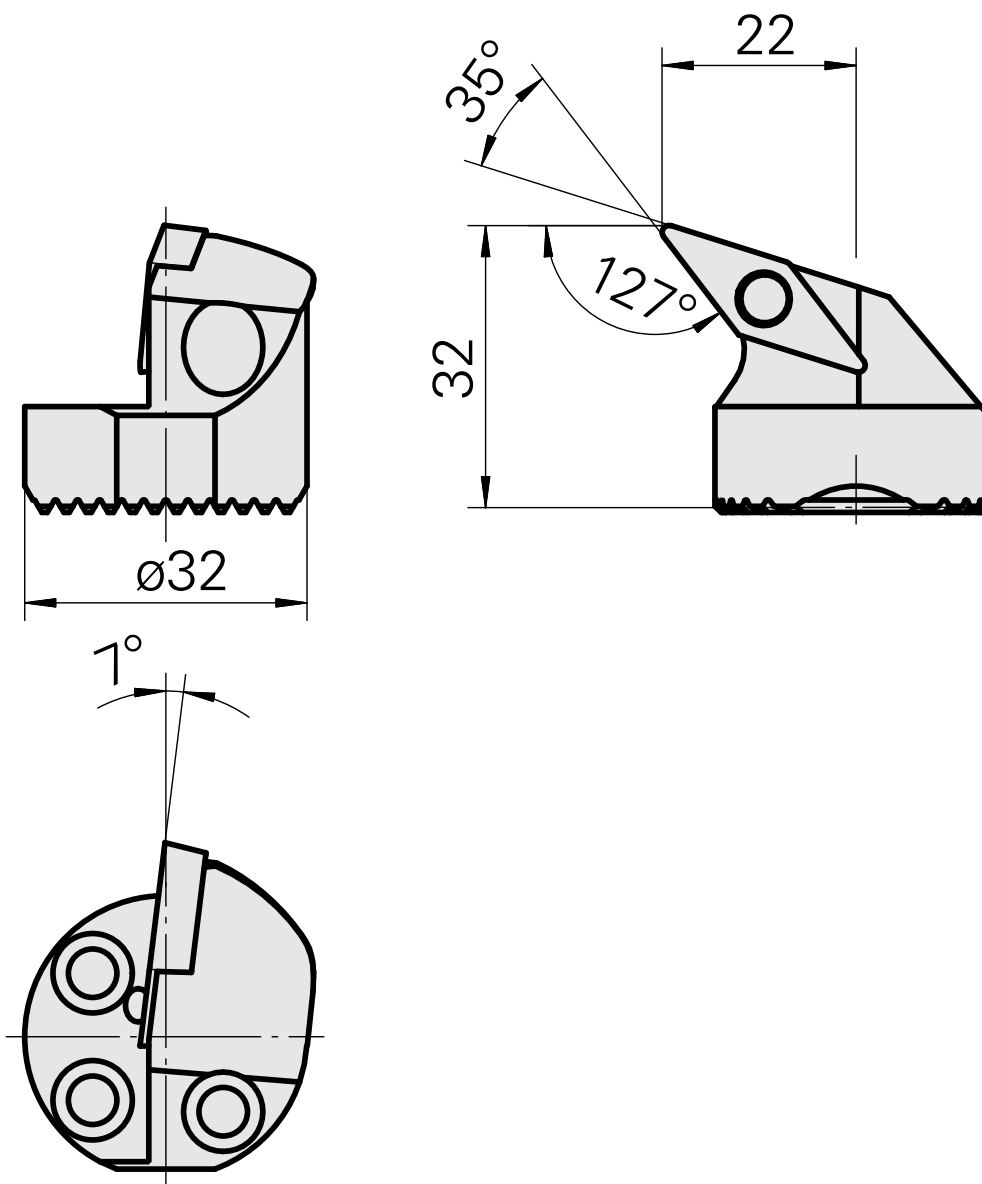

Boring head for VC.. 1604..

Technical data

Mounting	for VC.. 1604..
Cooling	internal
Pressure	50 bar
X [mm]	32 (1.26")
Z [mm]	22 (0.87)
INDEX TRAUB products	G220.3 • G220 • R200 • TNX65/42 • TNX220.3

Documents

No downloads available for this product

Accessories

Optional accessories

Other accessories

[Countersunk screw Wohlhaupter Nr. 115673](#)

Product ID : 10587078

Previous product ID : W00013.0026
