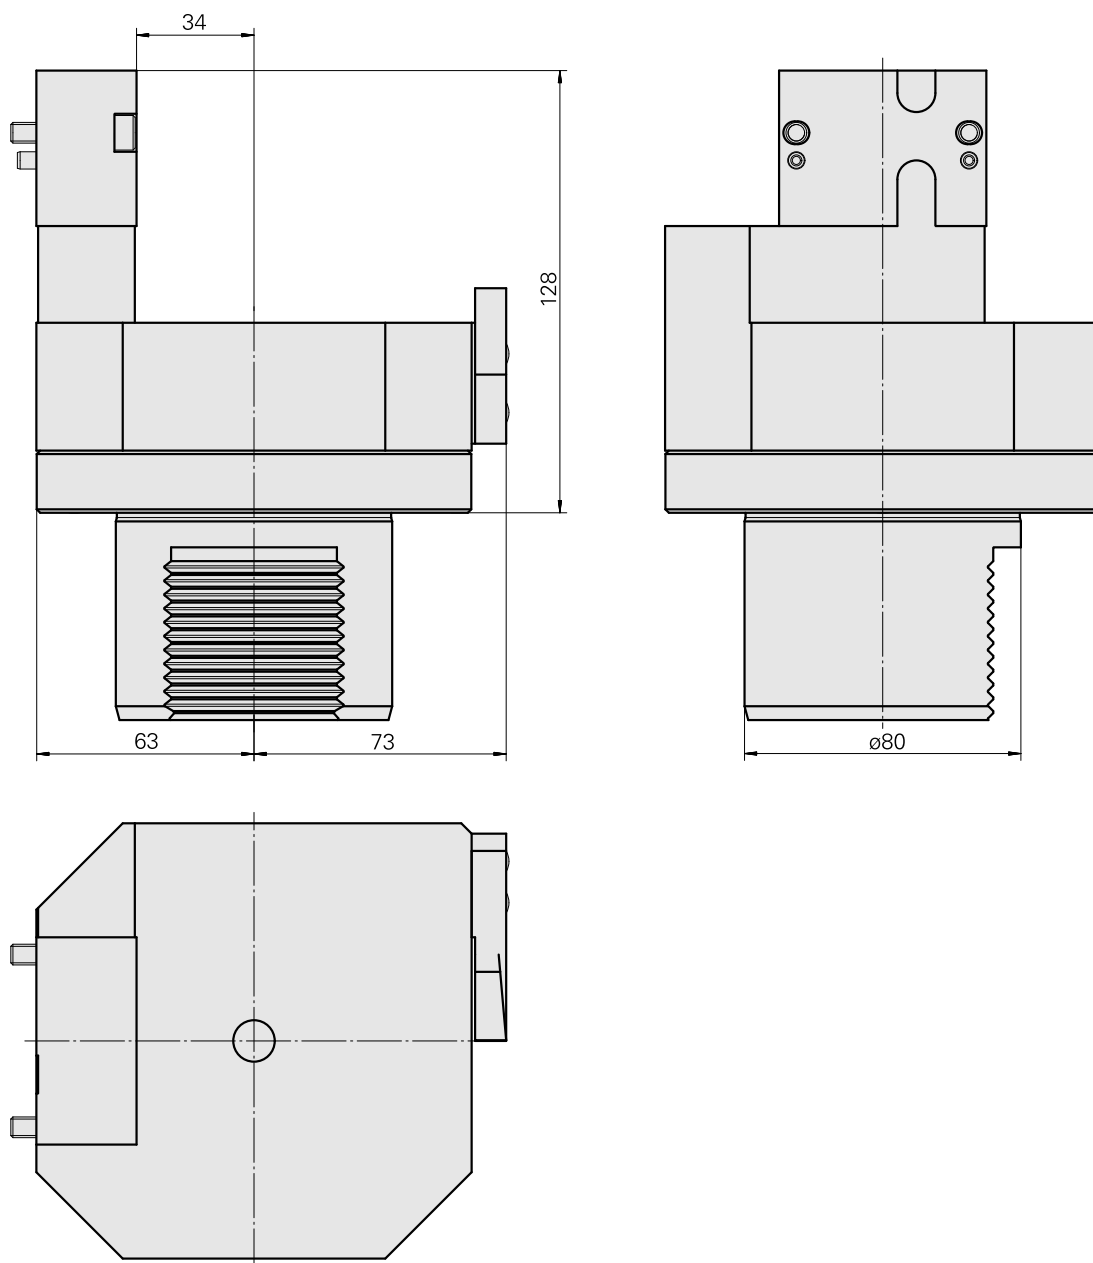

Presetting device D80/MS16 BohrStechStüc

Technical data

TH accessories category

Adapter for presetting units

Mounting

D80 for presetting devices

Tool mounting

MS16 DrillGroovBlock

[Adapter plate, Rotated 90°](#)

Product ID : 10630218

Previous product ID : W9990900

TH accessories
category
Plate rear drilling unit
MS16