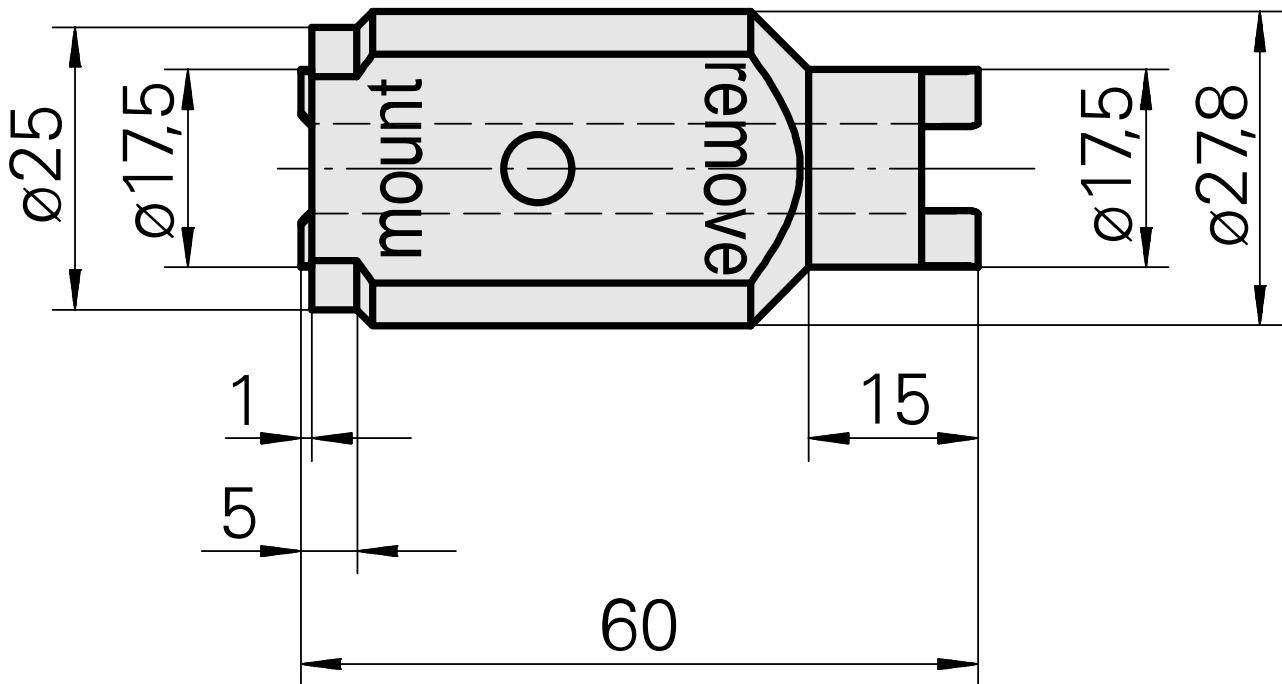

Socket wrench

Technical data

TH accessories category

Tool for KSS adapter

Mounting

INDEX CAPTO C6

Documents

No downloads available for this product