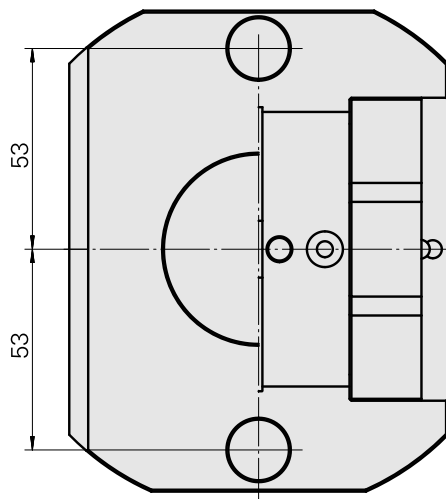

### Technical data

**TH accessories category**

Adapter for presetting units

**Mounting**

D80 for presetting devices

**Tool mounting**

Round prism mounting TNL12