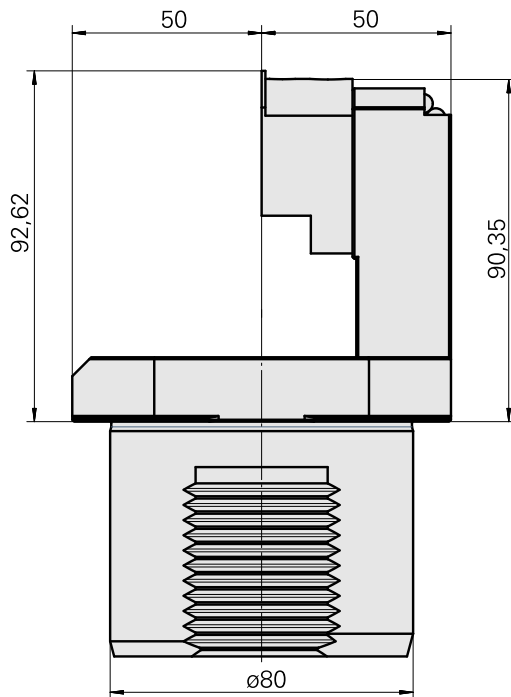

### Technical data

**TH accessories category**

Adapter for presetting units

**Mounting**

D80 for presetting devices

**Tool mounting**

Round prism mounting TNL12