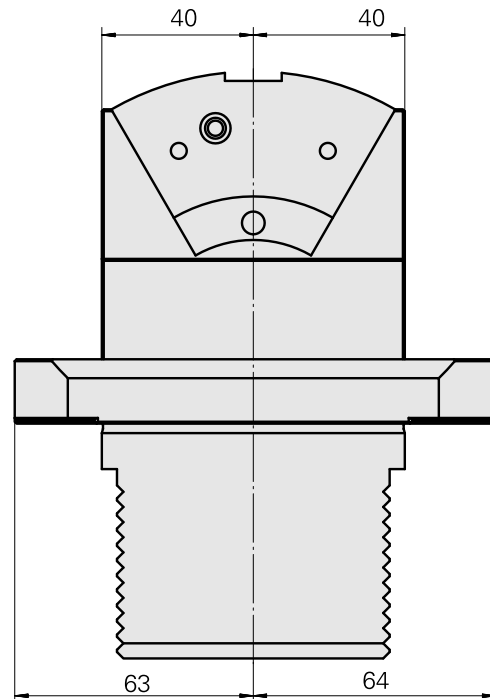

### Technical data

**TH accessories category**

Adapter for presetting units

**Mounting**

D80 for presetting devices

**Tool mounting**

Round prism mounting TNL12