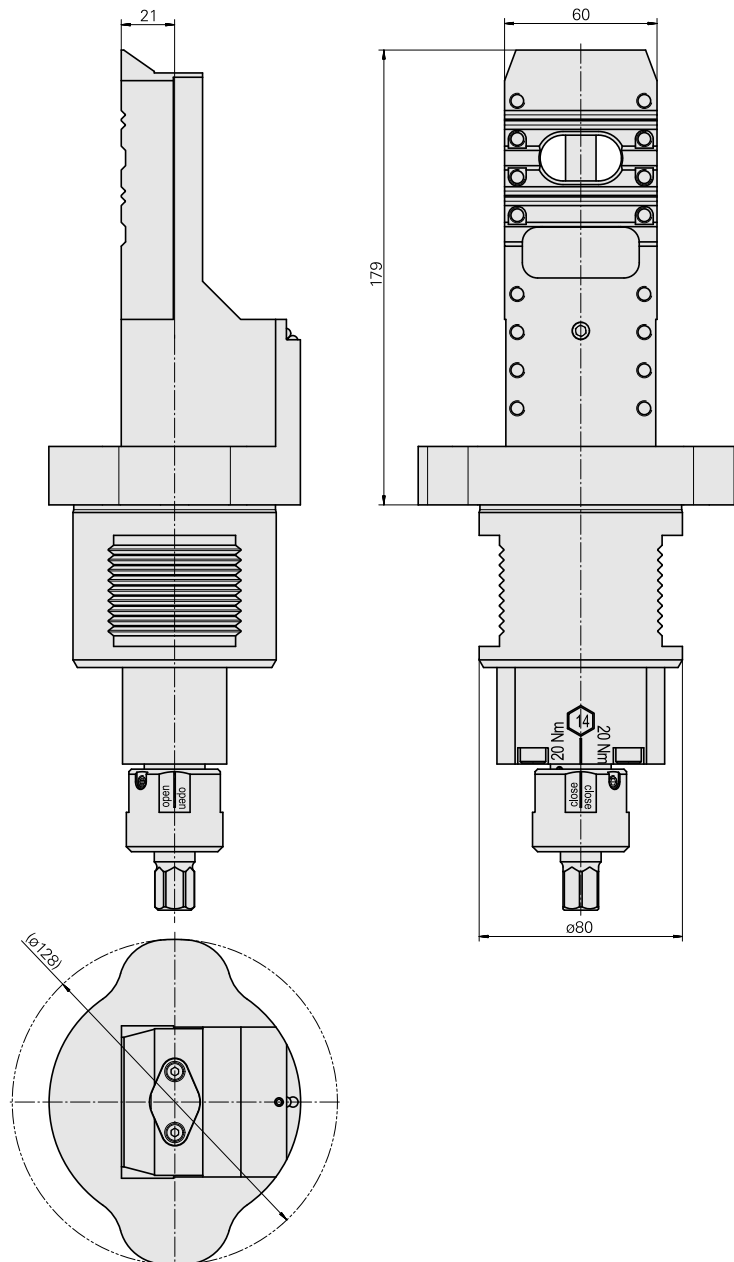

Presetting device D80/MS24 QS Schnellspa

Technical data

TH accessories category

Adapter for presetting units

Mounting

D80 for presetting devices

Tool mounting

MS24 Cross slide