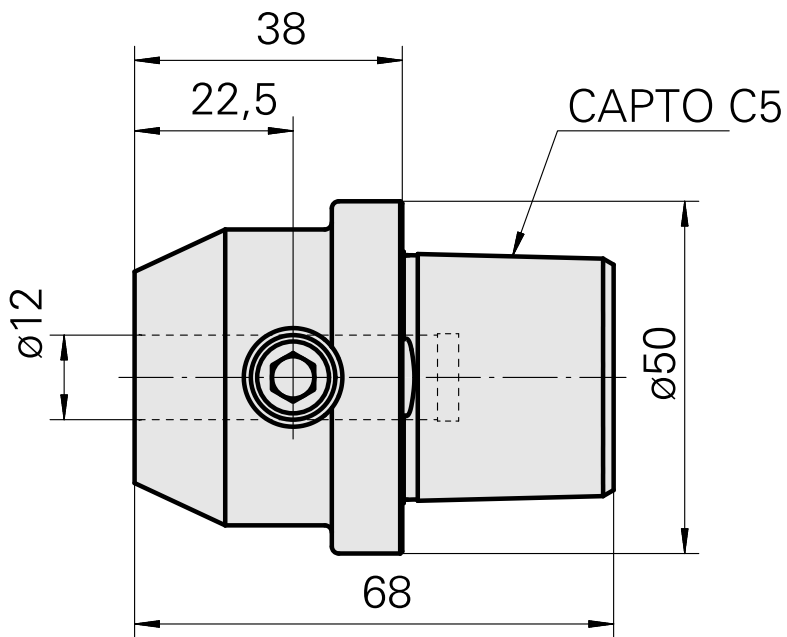

### Technical features

TH accessories category

INDEX CAPTO C5

Mounting

D12

Quick change inserts

Weldon mounting