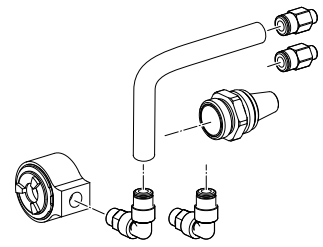

Clamping nut

Technical data

Mounting

ER32

Clamping nut type

Male thread

No 3-side view is currently available for this product

Documents