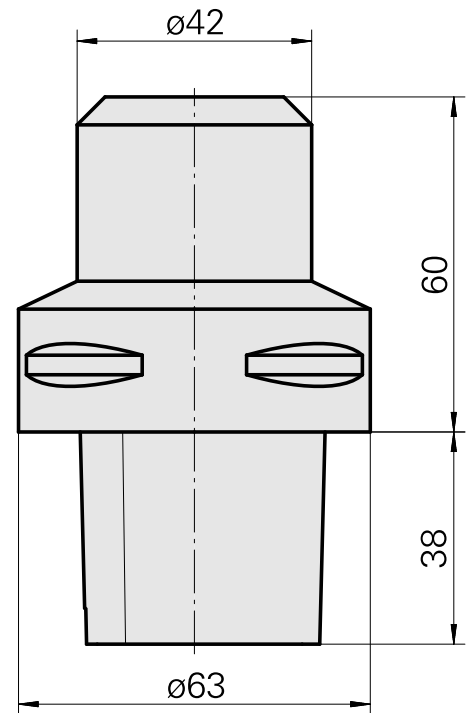

### Technical data

TH accessories category	INDEX CAPTO C6
Mounting	D12
Quick change inserts	Weldon mounting

---