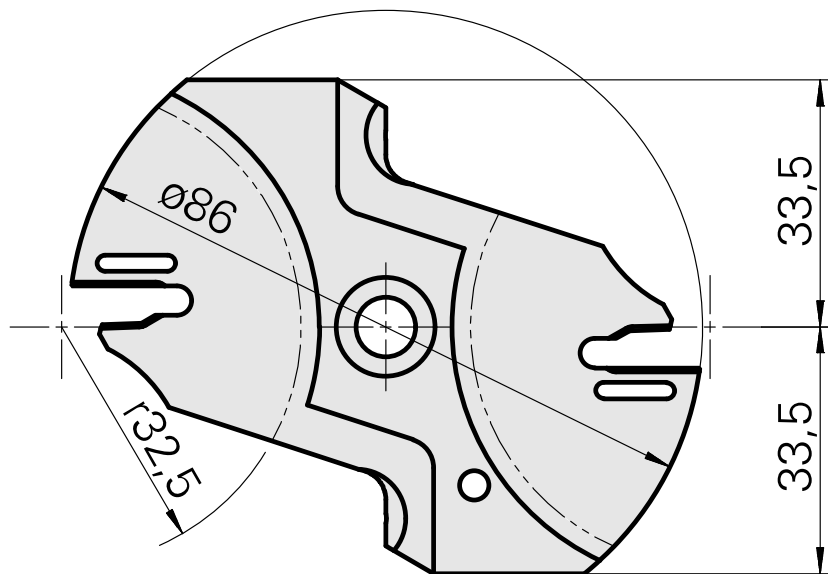

Housing

Technical data

TH accessories category

Cutting tools

Mounting

Löcher System

Documents

No downloads available for this product