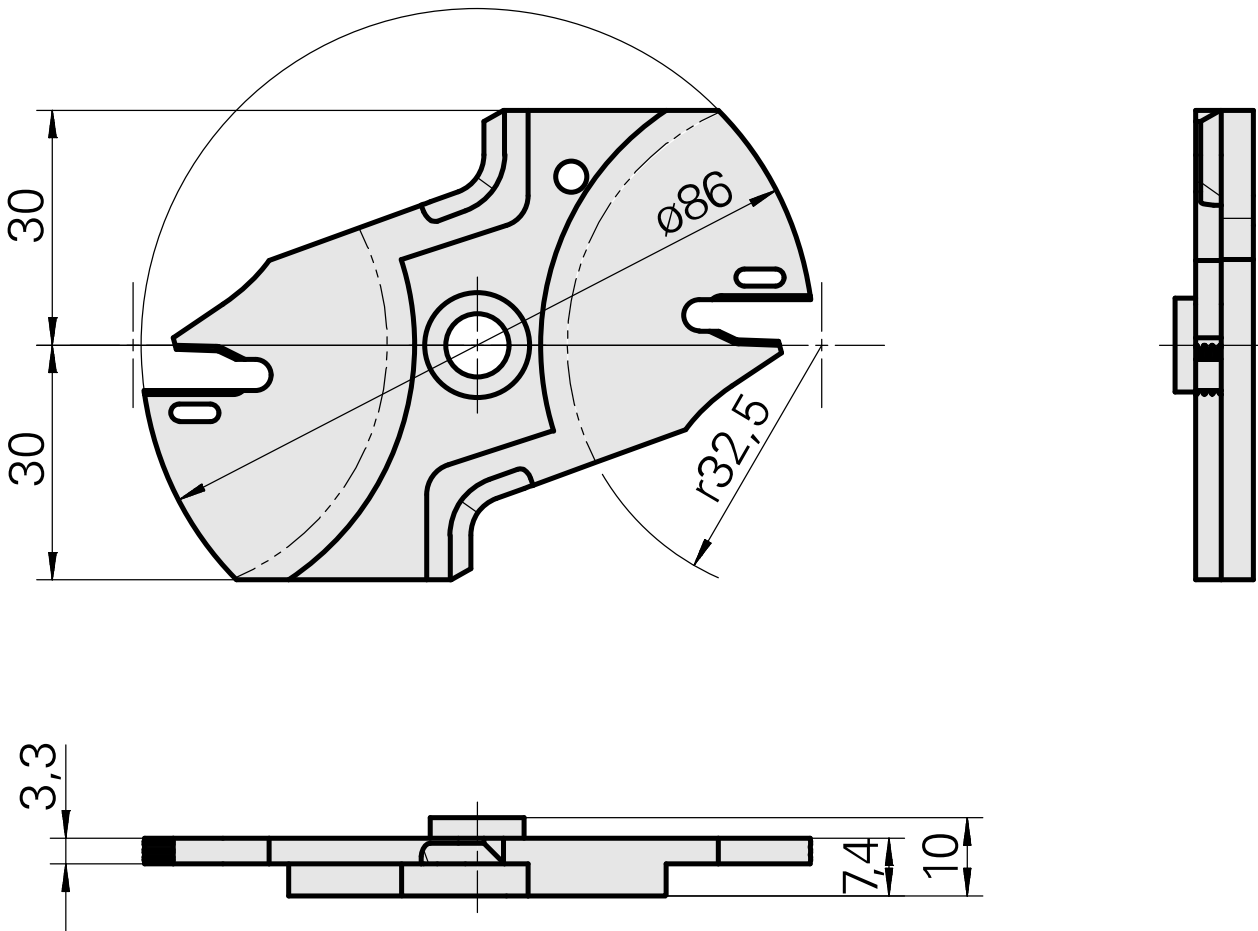

Housing

Technical data

TH accessories category

Cutting tools

Mounting

Löcher System

Documents

No downloads available for this product

Accessories

Optional accessories

Tool holder accessories

[Assembly device](#)

Product ID : 12038458

Previous product ID :

TH accessories
category
Cutting tools

Mounting
Löcher System