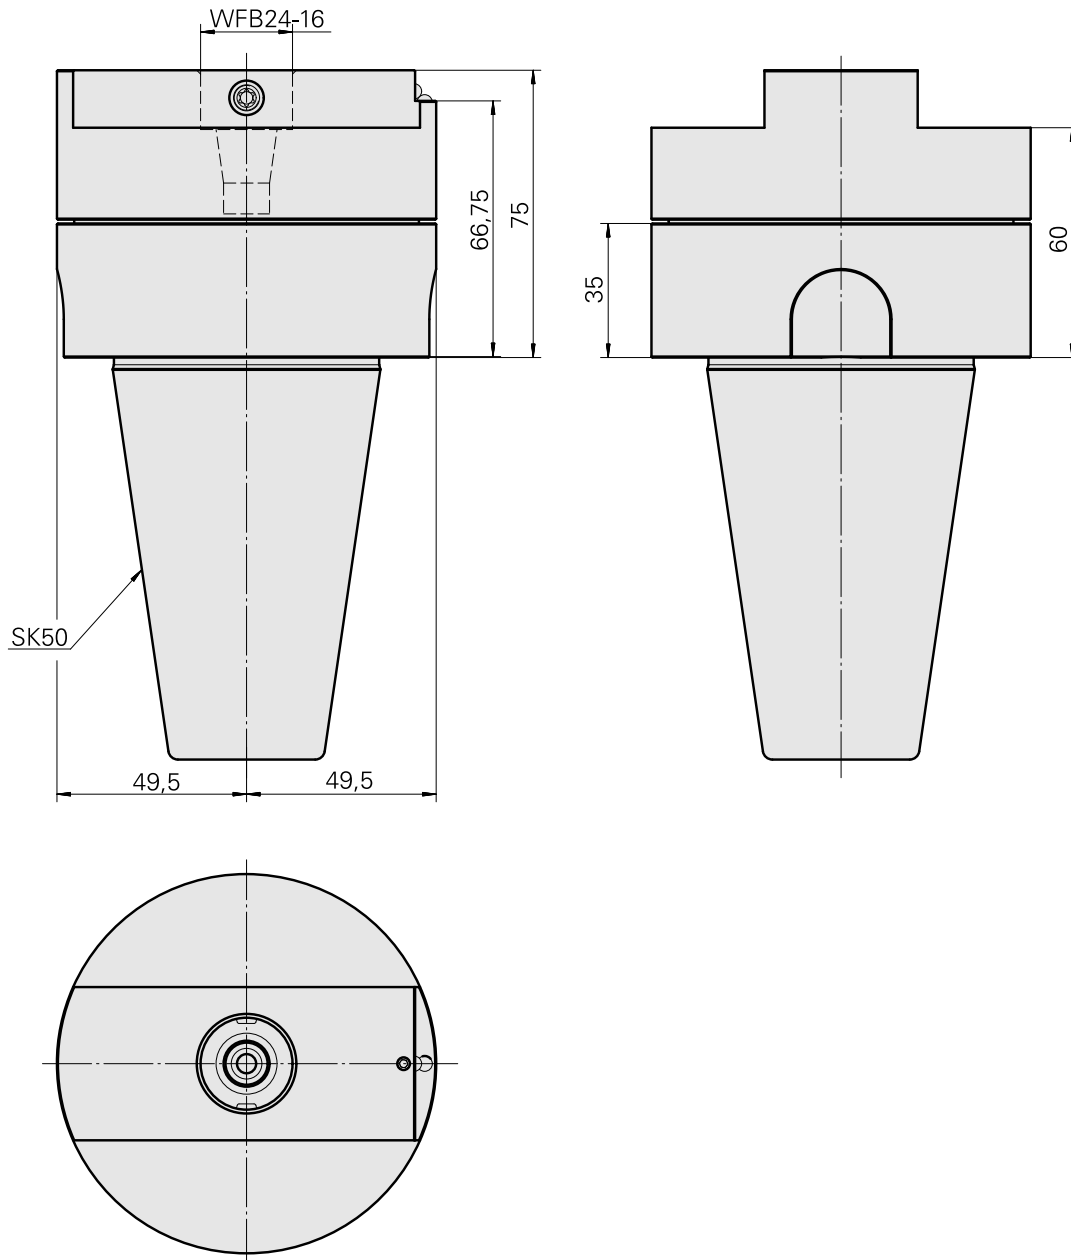

Adaptor

Technical data

TH accessories category

Adapter for presetting units

Mounting

SK50

Tool mounting

WFB 24-16