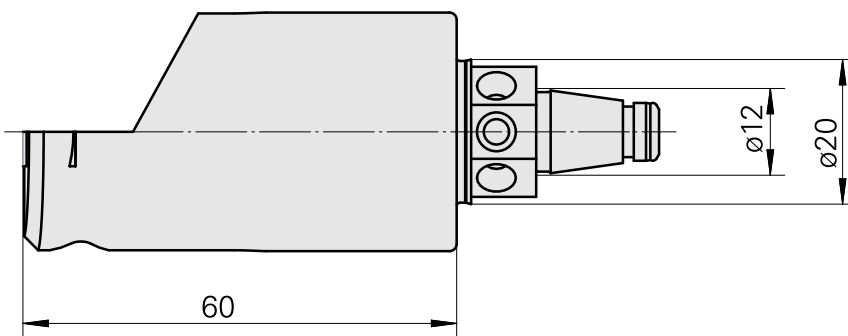

### Technical data

TH accessories category

WFB 20-12

Mounting

for VC.. 1103..

Quick change inserts

Turning tool holder