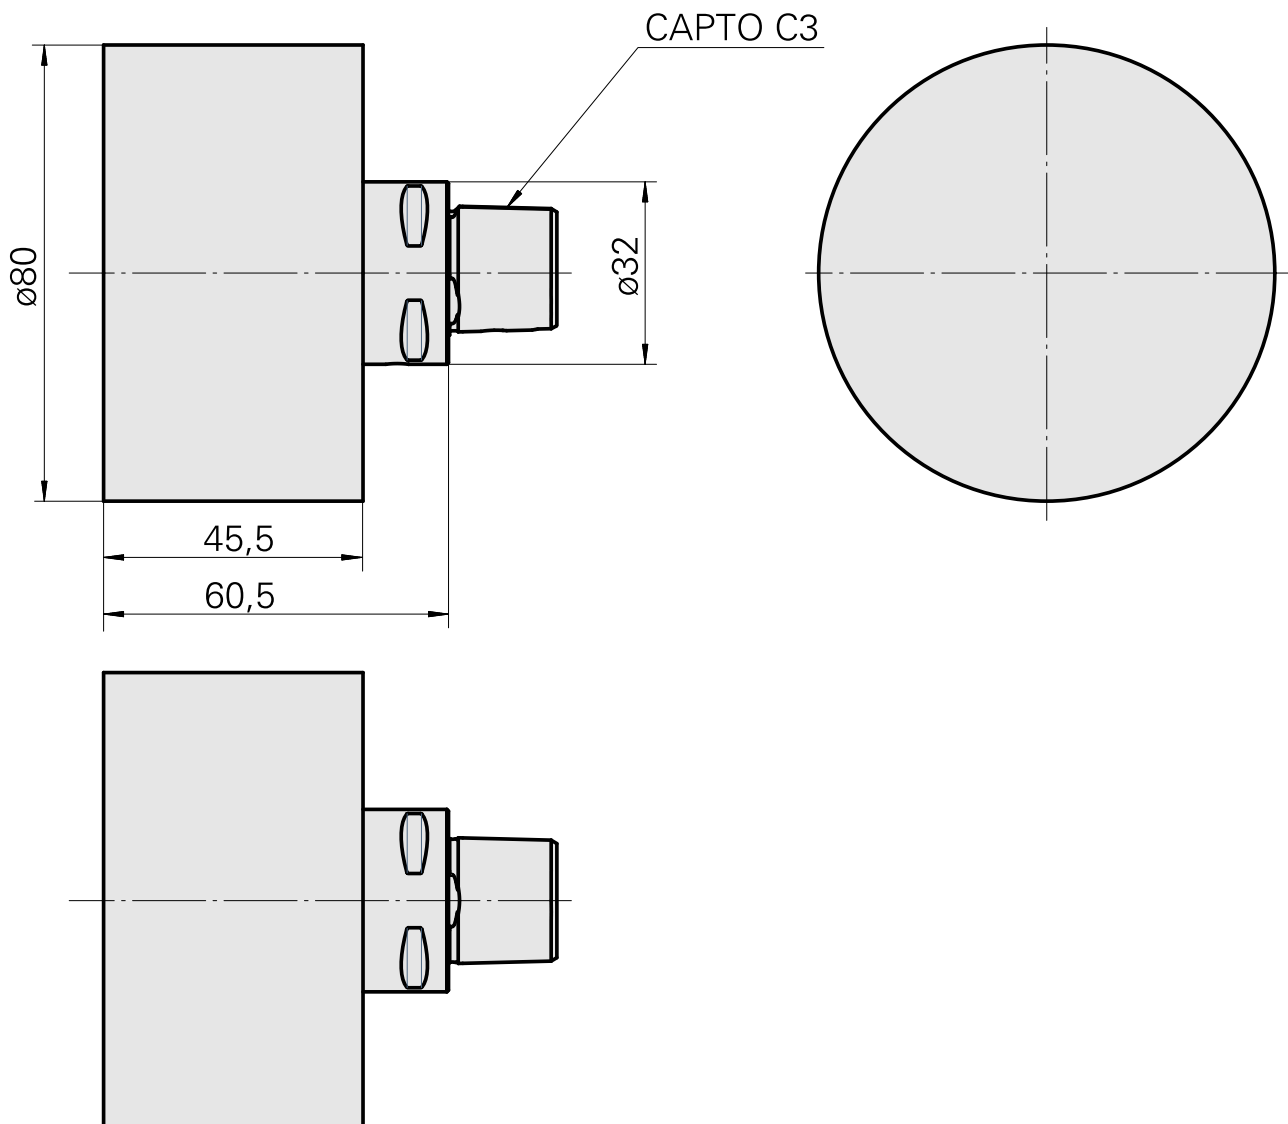

INDEX CAPTO C3 D80x60

Technical data

TH accessories category	INDEX CAPTO C3
Mounting	D80x60
Quick change inserts	Tool holder blank

Documents

No downloads available for this product