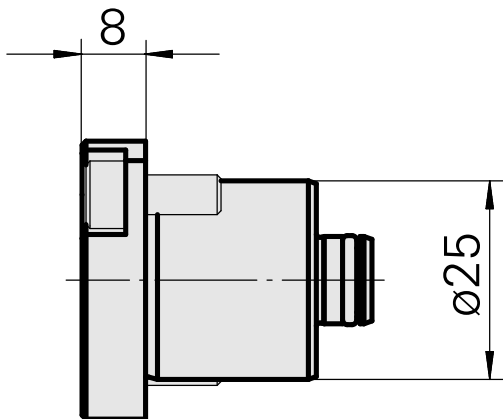

### Technical data

Shank KPS

Shank 25

Drive

not live

X [mm]

-

Y [mm]

-

Z [mm]

8 (0.31)

INDEX TRAUB products

TNL20 • TNL32-11 compact •  
TNL20-11 • TNL32 compact •  
TNK40.2-10 • TNL20.2 • TNK40.2