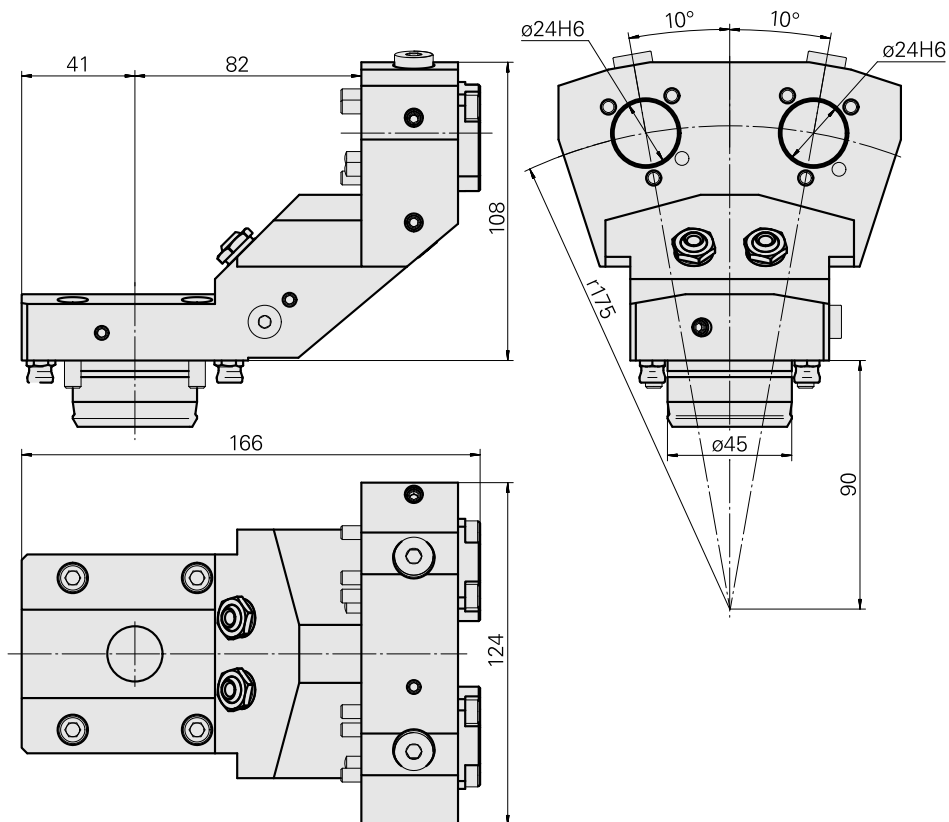

Basic holder KPS 45 D24 (0.94 "), double

Technical data

Shank KPS	KPS 45
Drive	not live
Cooling	external and internal
Mounting	D24
Pressure	80 bar, internal 120 bar opt.
X [mm]	85 (3.35")
Y [mm]	±10°
Z [mm]	-82 (-3.23)
INDEX TRAUB products	TNL18 • TNL20 • TNL32-11 compact • TNL20-11 • TNL32 compact • TNK40.2-10 • TNL20.2 • TNK40.2