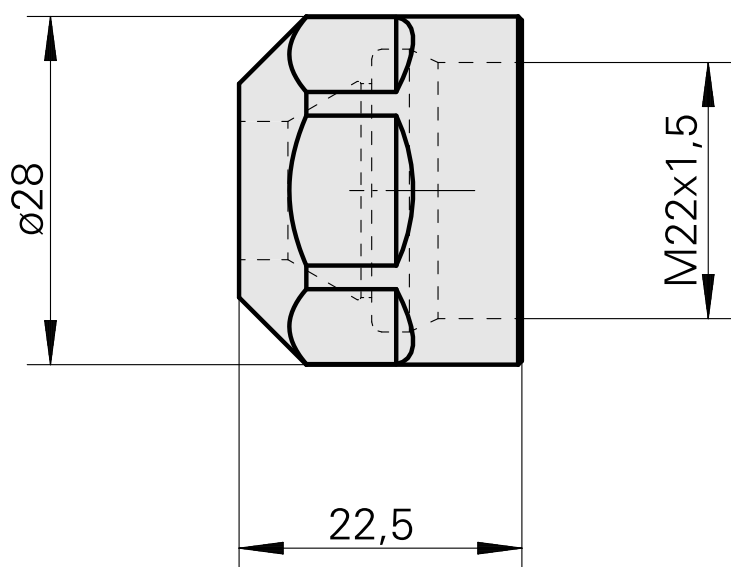

## Clamping nut, for internal cooling lubricant supply

### Technical data

TH accessories category	Clamping nut
Mounting	ER16
Collet type	ER 16
Clamping nut type	Female thread