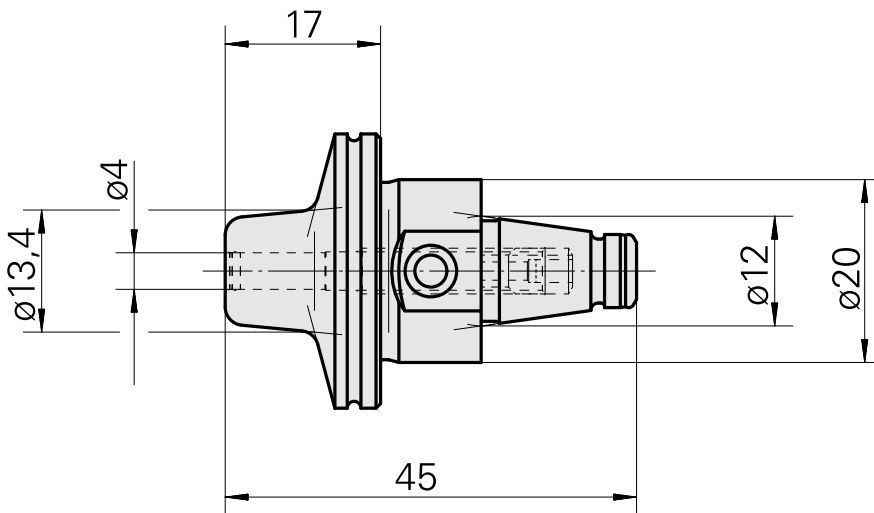

## WFB 20-12 Shrink-fit mounting D4, 2-piece type

### Technical data

TH accessories category

WFB 20-12

Mounting

Shrink-fit mounting D4

Quick change inserts

shrink-fit mounting

## **Accessories**

Optional accessories

**Other accessories**

[Adjusting screw M 5x10](#)

Product ID : 10674886

Previous product ID : 326793

---