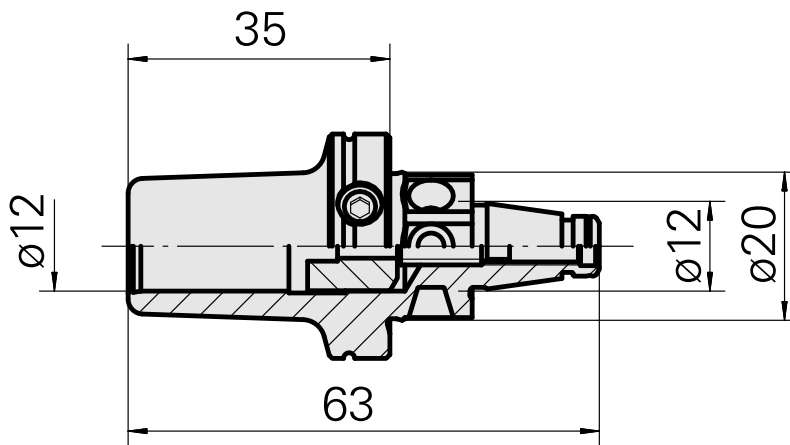

WFB 20-12 D12, fixed pos., Horn 108-116

Technical data

TH accessories category

WFB 20-12

Mounting

D12, fixed pos., Horn 108-116

Quick change inserts

miscell mounting

Documents

No downloads available for this product

Accessories

Required for operation

[Bolt](#)

Product ID : 10911983

Previous product ID : 900812

[Adjusting screw M 5x15](#)

Product ID : 10491071

Previous product ID : 326794

[Ball-Ended Thrust Screws](#)

Product ID : 10595907

Previous product ID : 326795

Optional accessories

Other accessories

[Setting gauge D12h6](#)