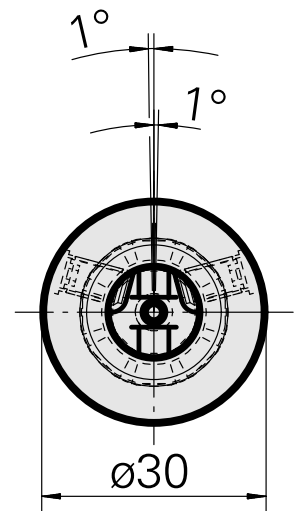

WFB 20-12 D12, fixed pos., Horn 108-116

Technical data

TH accessories category

WFB 20-12

Mounting

D12, fixed pos., Horn 108-116

Quick change inserts

miscell mounting

Documents

No downloads available for this product

Accessories

Required for operation

[Bolt](#)

Product ID : 10911983

Previous product ID : 900812

[Adjusting screw M 5x15](#)

Product ID : 10491071

Previous product ID : 326794

[Ball-Ended Thrust Screws](#)

Product ID : 10595907

Previous product ID : 326795

Optional accessories

Other accessories

[Setting gauge D12h6](#)