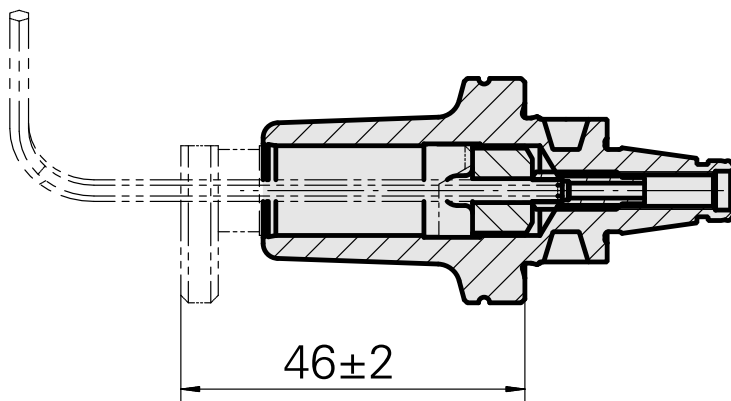

WFB 20-12 D12, fixed pos., Horn 108-116

Technical data

TH accessories category

WFB 20-12

Mounting

D12, fixed pos., Horn 108-116

Quick change inserts

miscell mounting

Documents

No downloads available for this product

Accessories

Required for operation

[Bolt](#)

Product ID : 10911983

Previous product ID : 900812

[Adjusting screw M 5x15](#)

Product ID : 10491071

Previous product ID : 326794

[Ball-Ended Thrust Screws](#)

Product ID : 10595907

Previous product ID : 326795

Optional accessories

Other accessories

[Setting gauge D12h6](#)