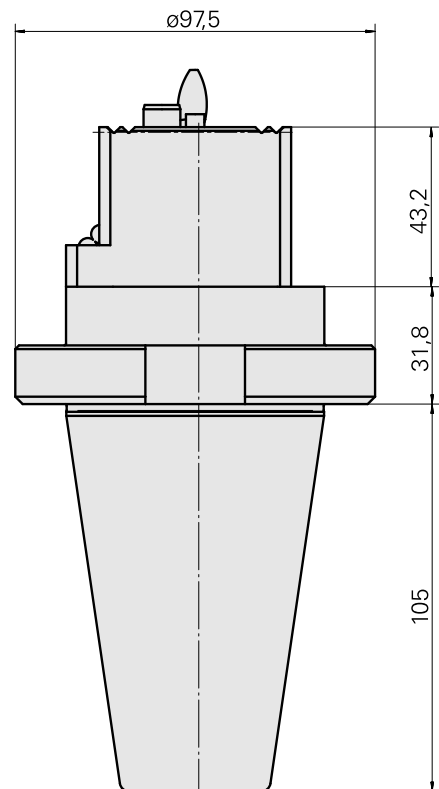

Adaptor

Technical data

TH accessories category

Adapter for presetting units

Mounting

SK50

Tool mounting

VDI 20