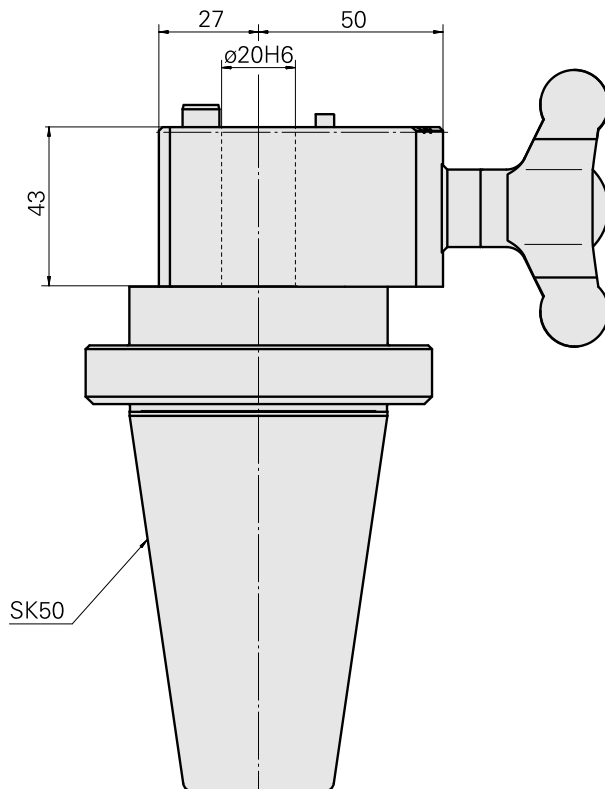

Adaptor

Technical data

TH accessories category

Adapter for presetting units

Mounting

SK50

Tool mounting

VDI 20