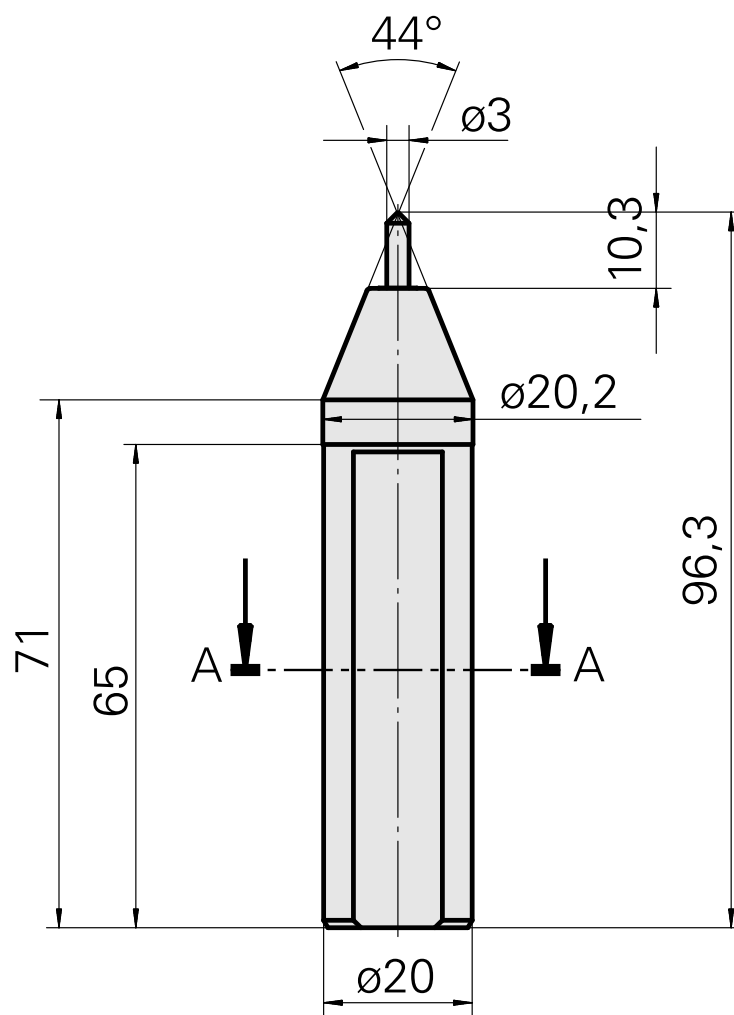

## Marking tool, Tip angle/radius 90°/R1,0mm

### Technical data

TH accessories category

Marking tool

Tool mounting

20mm

### Note

Universal stylus for wide line thickness

A-A