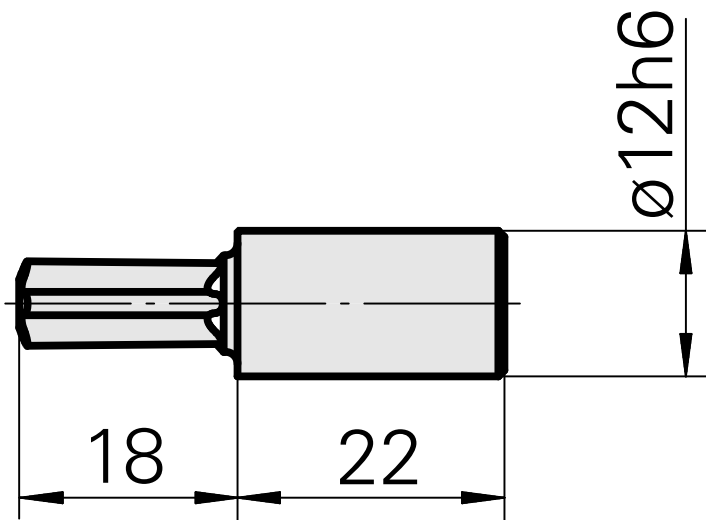

Broach Torx 60

Technical data

TH accessories category	Broach
Mounting	Torx 60
Tool mounting	12mm

Documents

No downloads available for this product