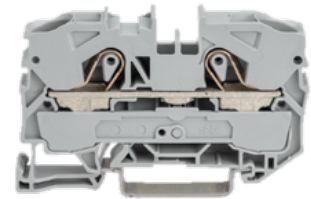

Clip

Technical data

manufacturer product line	Wago
Electrical assemblies	Terminal
manufacturer product line	Wago Serie 2010
Length	68 Millimeter
Width	10 Millimeter
Height	37 Millimeter
Cross-section	10 Square millimeter
Number of wires/poles (ST)	2 Piece
	GY - grey