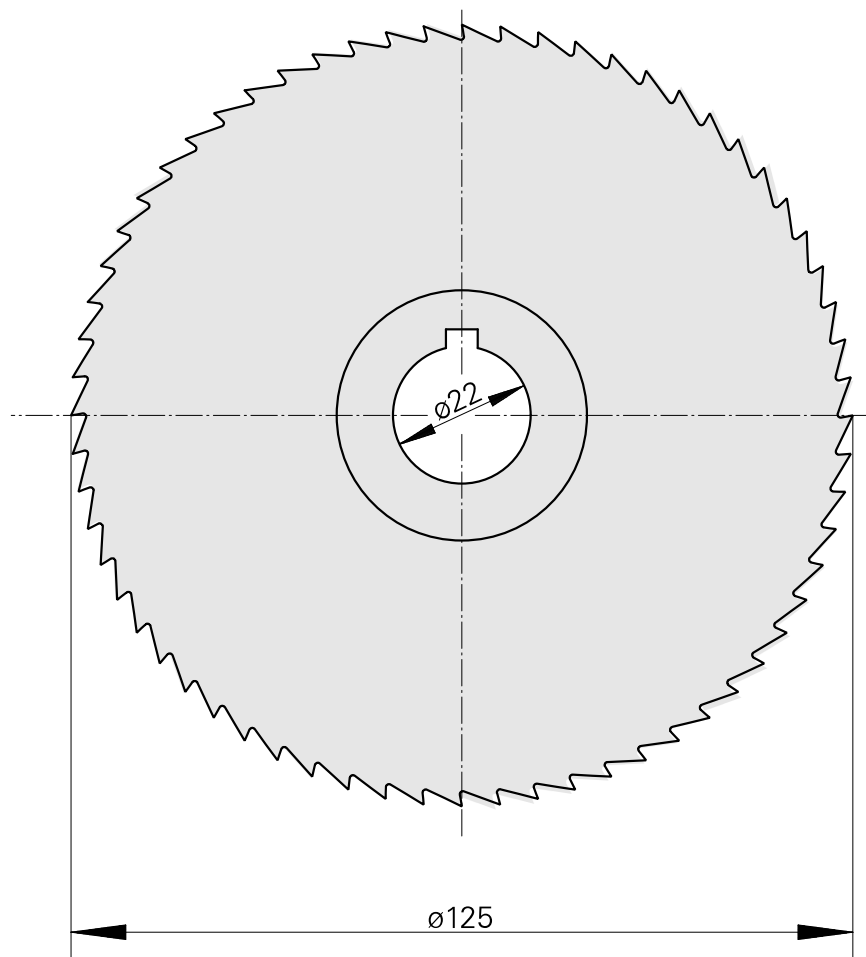

## Saw blade, circular saw blade width 1.6 mm (0.06")

### Technical data

TH accessories category

Circular saw blade d125

Tool mounting

22mm