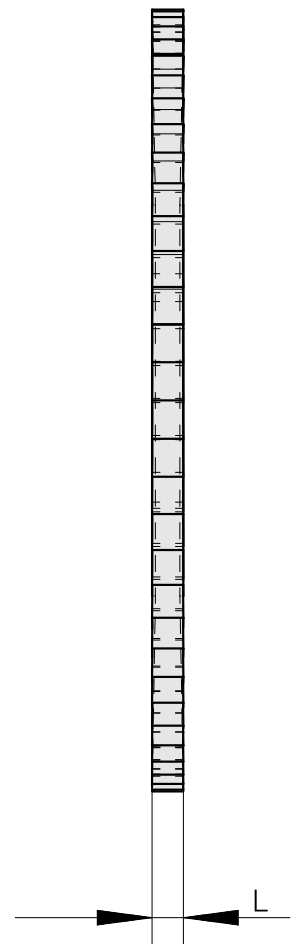

## Saw blade, circular saw blade width 1.6 mm (0.06")

### Technical data

TH accessories category

Circular saw blade d125

Tool mounting

22mm