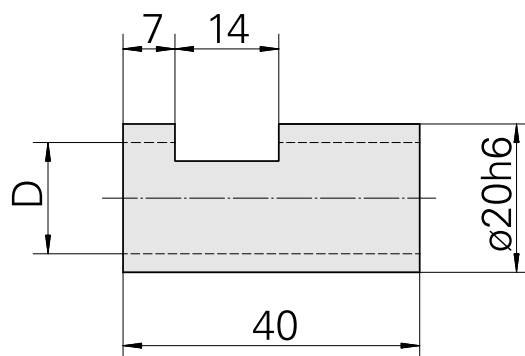

## Clamping sleeve D20/ 12mm

### Technical data

TH accessories category	Clamping sleeve
Mounting	D20
Tool mounting	12mm

10952955  
993120.1200

**INDEX**

---