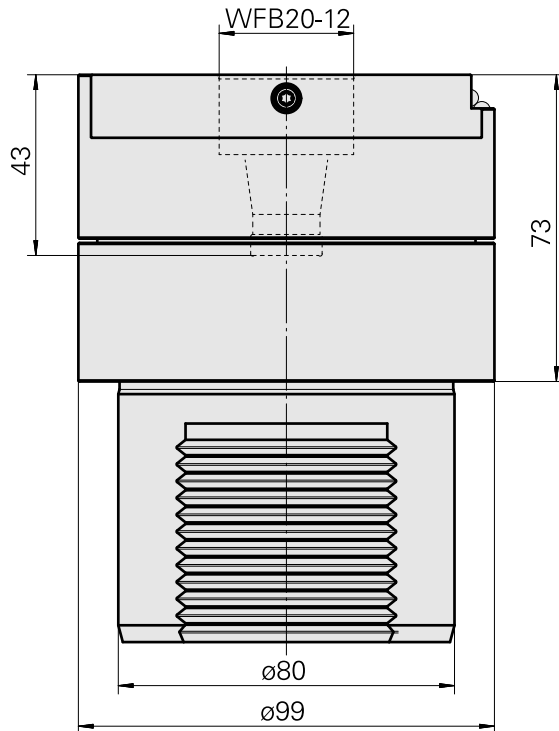

Presetting device D80/WFB20-12

Technical data

TH accessories category

Adapter for presetting units

Mounting

D80 for presetting devices

Tool mounting

WFB 20-12