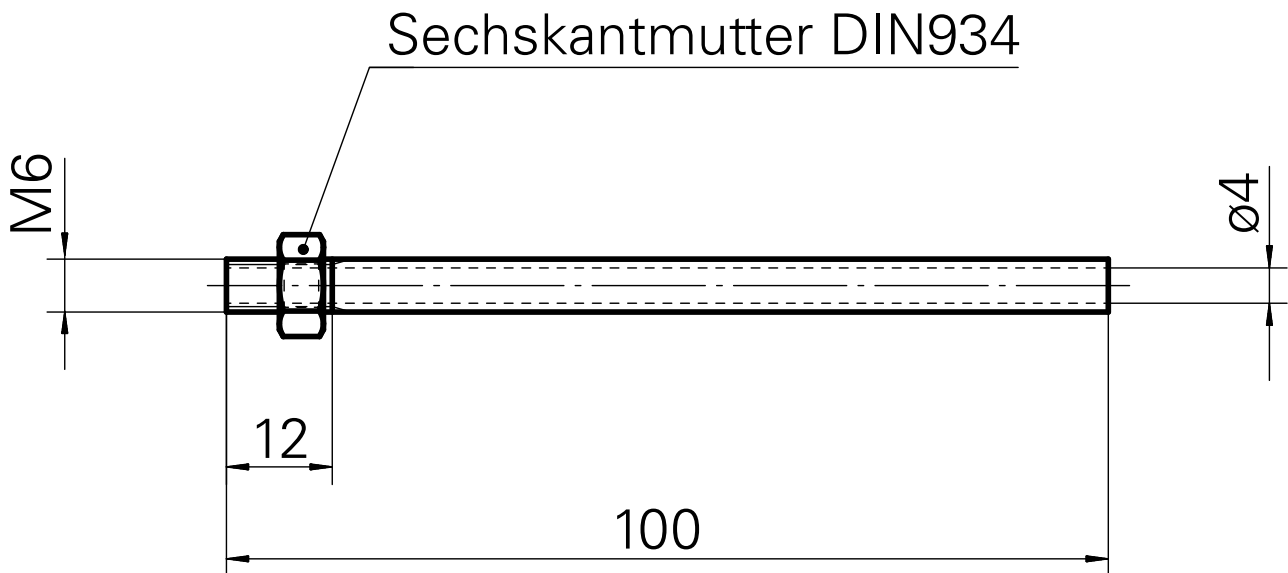

**tube, L = 100 mm (3.93") with nut**

**Technical data**

TH accessories category

Cooling lubricant tube

Mounting

M6