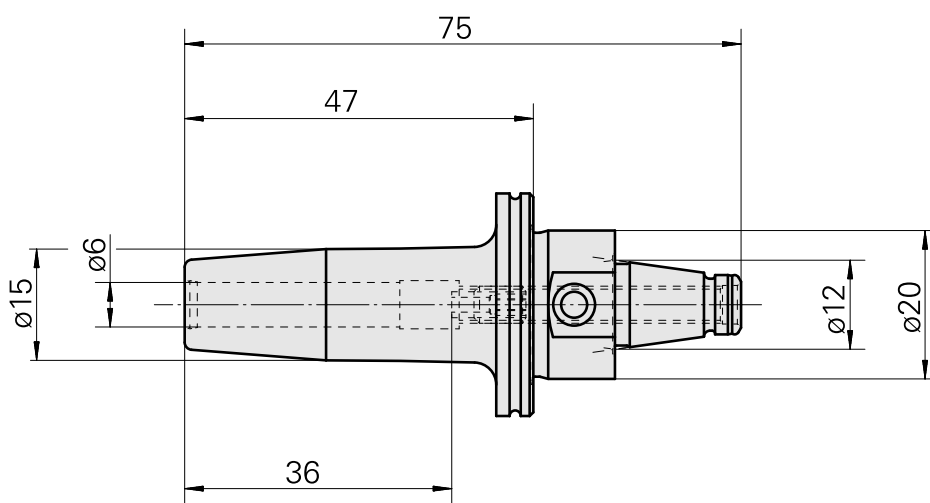

WFB 20-12 Shrink-fit mounting D6

Technical data

TH accessories category

WFB 20-12

Mounting

Shrink-fit mounting D6

Quick change inserts

shrink-fit mounting

Documents

No downloads available for this product

Accessories

Optional accessories

Other accessories

[Adjusting screw M 5x10](#)

Product ID : 10674886

Previous product ID : 326793
