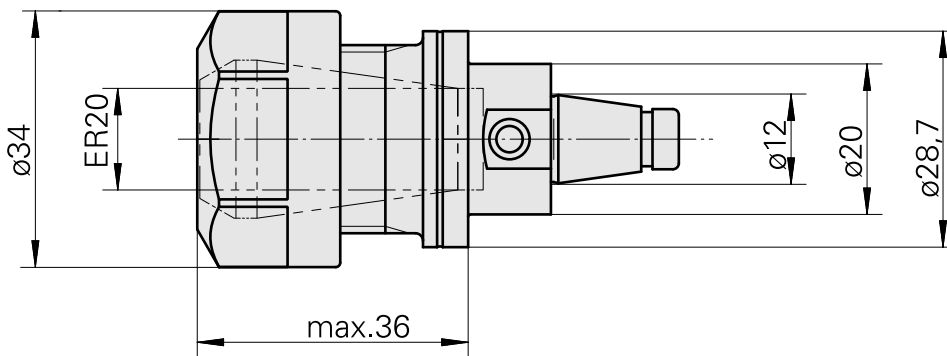

### Technische Daten

TH accessories category

WFB 20-12

Mounting

ER20

Quick change inserts

collet mounting

---