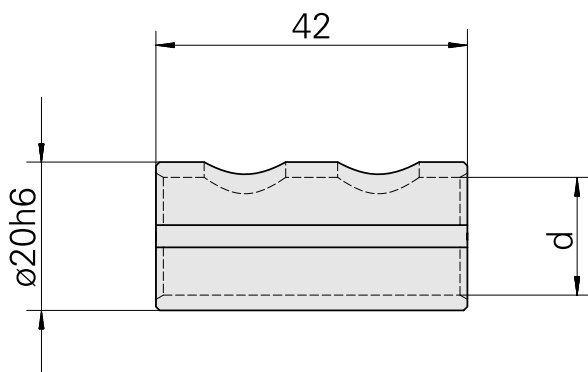

### Technical data

TH accessories category	Mounting sleeve
Mounting	D20
Tool mounting	pre-machined