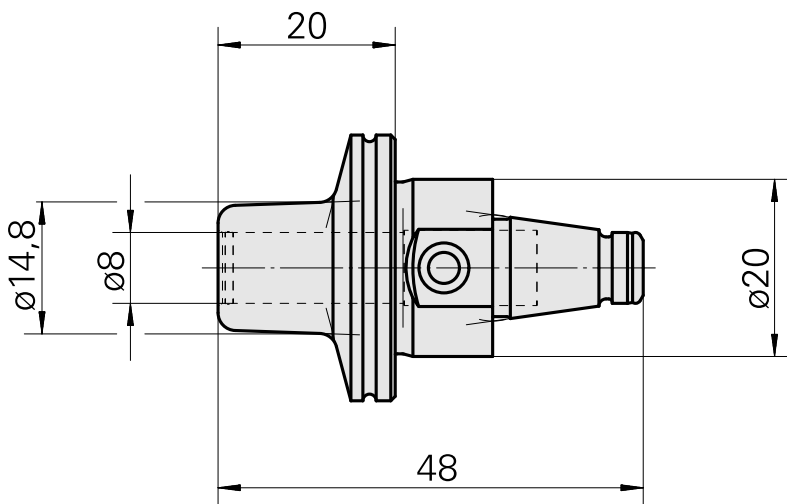

WFB 20-12 Shrink-fit mounting D8, 2-piece type

Technical data

TH accessories category

WFB 20-12

Mounting

Shrink-fit mounting D8

Quick change inserts

shrink-fit mounting

Documents

No downloads available for this product

Accessories

Optional accessories

Other accessories

[Adjusting screw M 5x10](#)

Product ID : 10674886

Previous product ID : 326793
