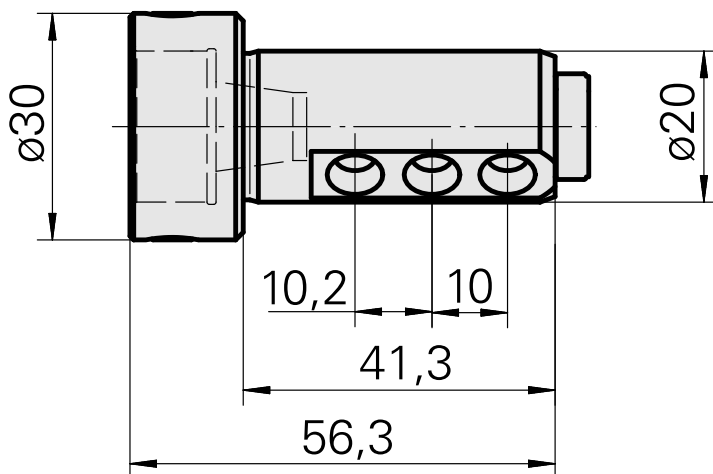

Mount WFB 20-12

Technical data

Drive	not live
Cooling	internal
Mounting	WFB 20-12
Pressure	80 bar
X [mm]	-
Y [mm]	-
Z [mm]	-

Documents

Product notes

[PT \(pdf\)](#)

[DE \(pdf\)](#)

[EN \(pdf\)](#)