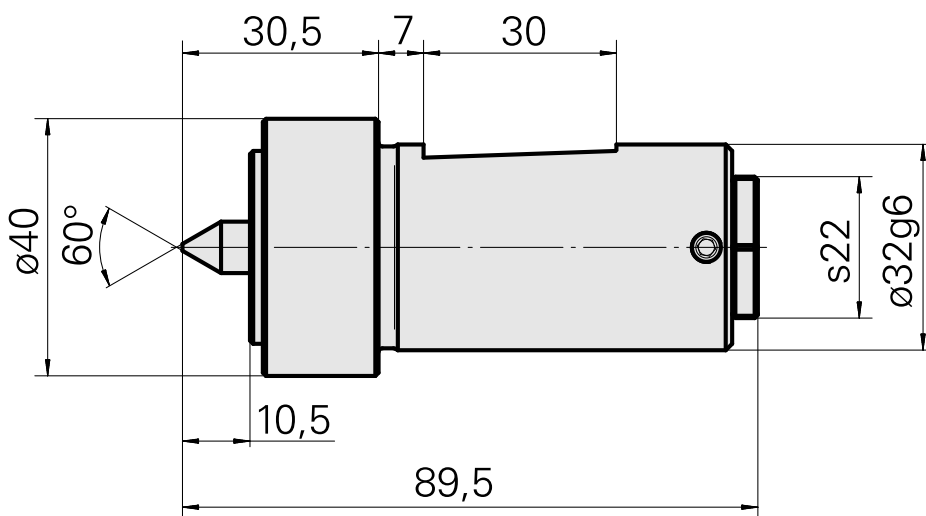

## Center

### Technical data

TH accessories category

Center

Mounting

D32