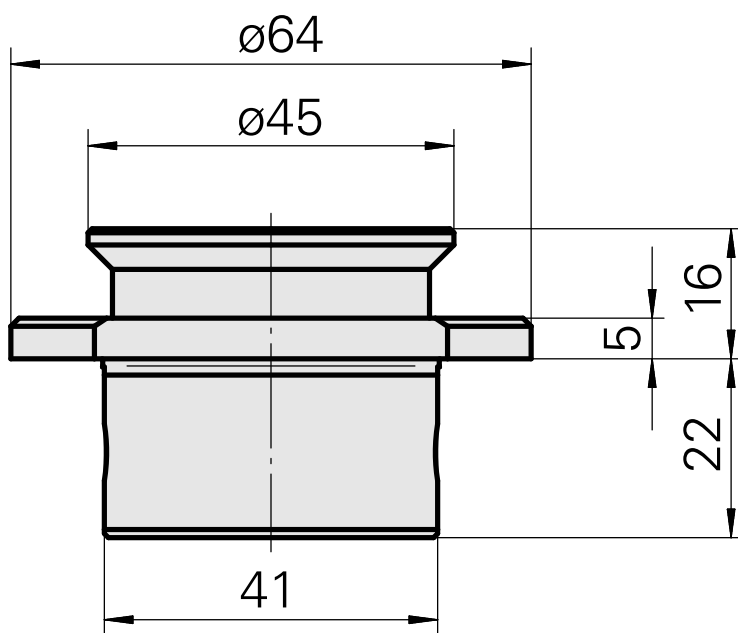

## Blanking plug

### Technical data

Drive	not live
Fixation MS	Shank D42
X [mm]	16 (0.63")
Y [mm]	-
Z [mm]	-
INDEX TRAUB products	MS52C • A200-6 • MS52-6.3