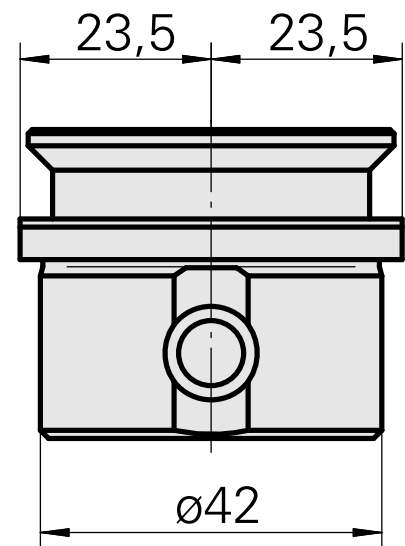

## Blanking plug

### Technical data

Drive	not live
Fixation MS	Shank D42
X [mm]	16 (0.63")
Y [mm]	-
Z [mm]	-
INDEX TRAUB products	MS52C • A200-6 • MS52-6.3