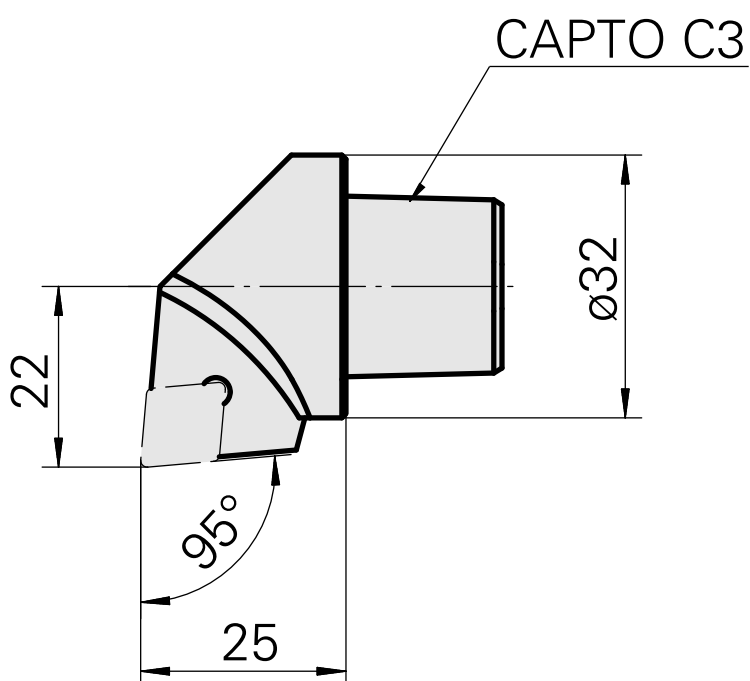

INDEX CAPTO C3 for CC.. 09T3.., right, without gripper groove

Technical data

TH accessories category

INDEX CAPTO C3

Mounting

for CC.. 09T3..

Quick change inserts

Turning tool holder