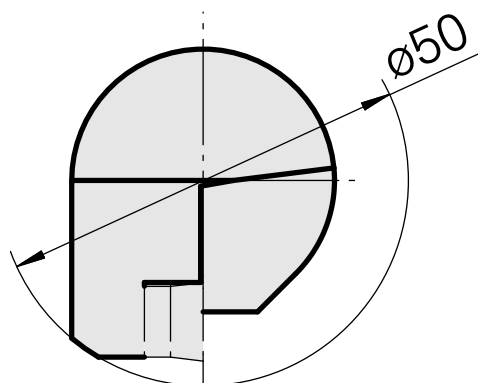

INDEX CAPTO C3 for CC.. 09T3.., right, without gripper groove

Technical data

TH accessories category

INDEX CAPTO C3

Mounting

for CC.. 09T3..

Quick change inserts

Turning tool holder