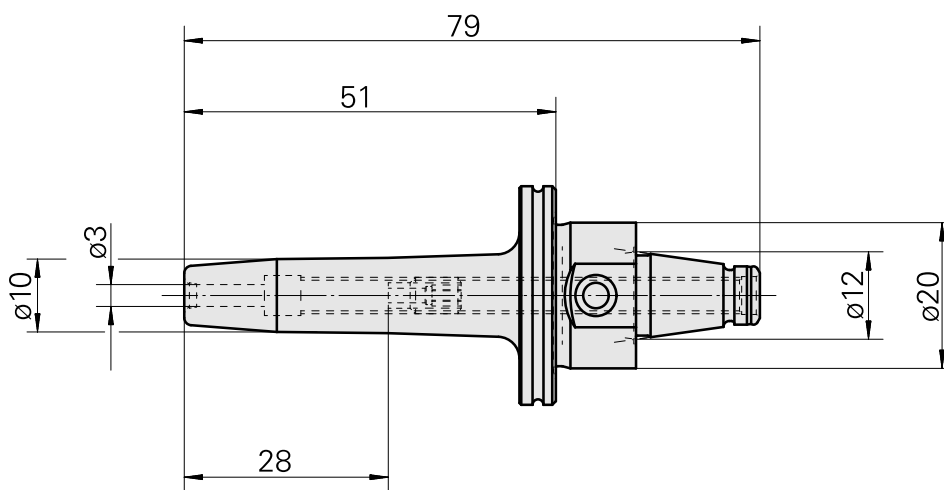

WFB 20-12 Shrink-fit mounting D3

Technical data

TH accessories category

WFB 20-12

Mounting

Shrink-fit mounting D3

Quick change inserts

shrink-fit mounting

Documents

No downloads available for this product

Accessories

Optional accessories

Other accessories

[Adjusting screw M 5x10](#)

Product ID : 10674886

Previous product ID : 326793
