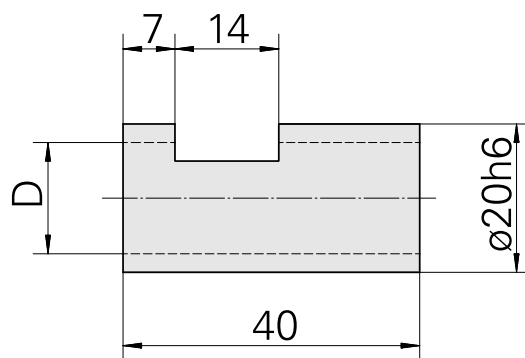

## Clamping sleeve D20/ 9mm

### Technical data

TH accessories category	Clamping sleeve
Mounting	D20
Tool mounting	9mm

10868677  
993120.0900

**INDEX**

---