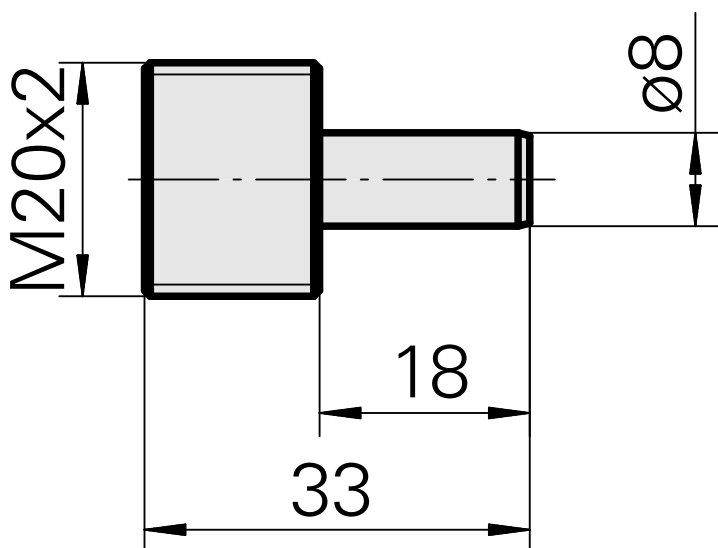

### Technical data

TH accessories category

Cooling lubricant transfer set

Mounting

INDEX CAPTO C6