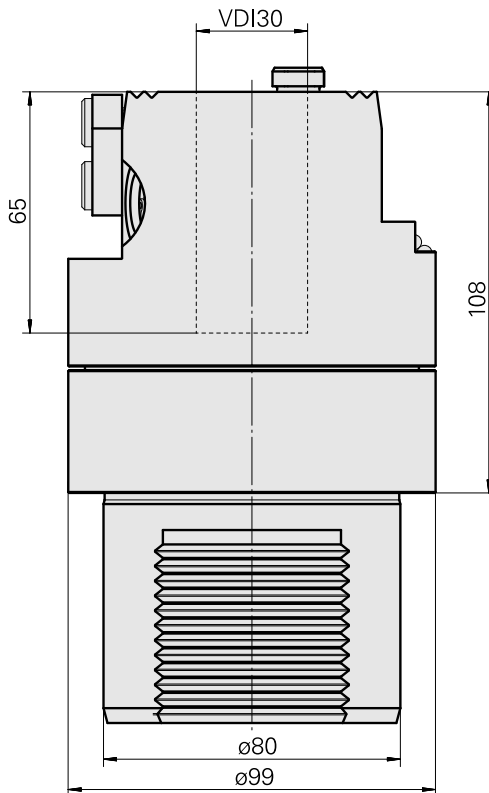

### Technical data

**TH accessories category**

Adapter for presetting units

**Mounting**

D80 for presetting devices

**Tool mounting**

VDI 30