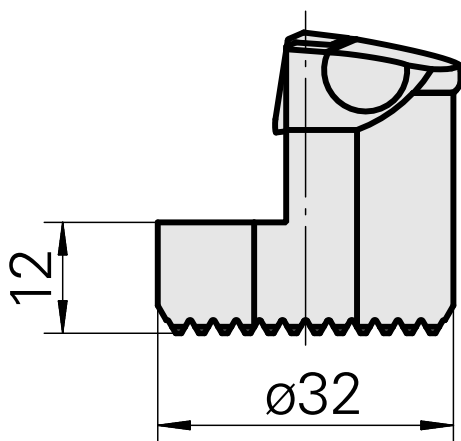

Boring head for VC.. 1604..

Technical data

Mounting	for VC.. 1604..
Cooling	internal
Pressure	50 bar
X [mm]	32 (1.26")
Z [mm]	22 (0.87)
INDEX TRAUB products	G220.3 • G220 • R200 • TNX65/42 • TNX220.3

Documents

No downloads available for this product

Accessories

Required for operation

[Countersunk screw Wohlhaupter Nr. 115673](#)

Product ID : 10587078

Previous product ID : W00013.0026
