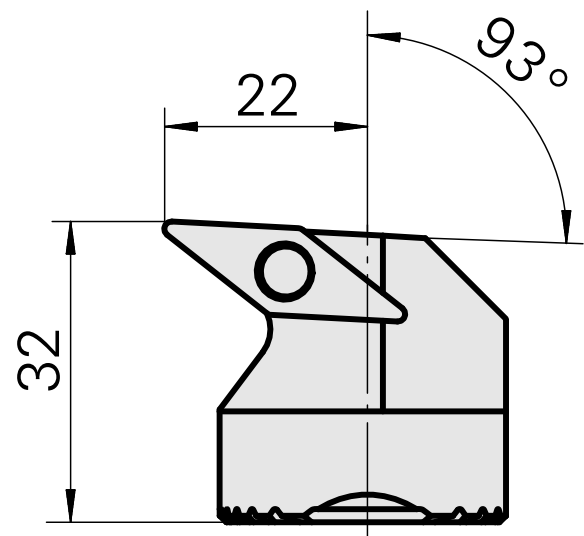

Boring head for VC.. 1604..

Technical data

Mounting	for VC.. 1604..
Cooling	internal
Pressure	50 bar
X [mm]	32 (1.26")
Z [mm]	22 (0.87)
INDEX TRAUB products	G220.3 • G220 • R200 • TNX65/42 • TNX220.3

Documents

No downloads available for this product

Accessories

Required for operation

[Countersunk screw Wohlhaupter Nr. 115673](#)

Product ID : 10587078

Previous product ID : W00013.0026
